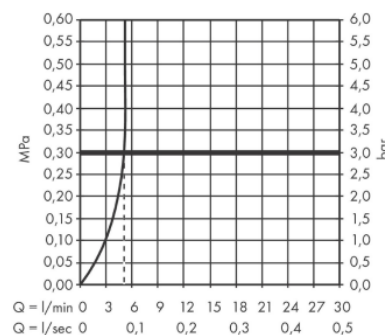

Technology

Flowchart

Flushing of pipe must be done before fittings are installed. Failure to do so voids the warranty.

Follow cleaning instructions and avoid using any harmful chemicals.

All information is for reference only. Installation shall always be based on the specs provided with actual delivered items.

For more info, visit www.kuysen.com