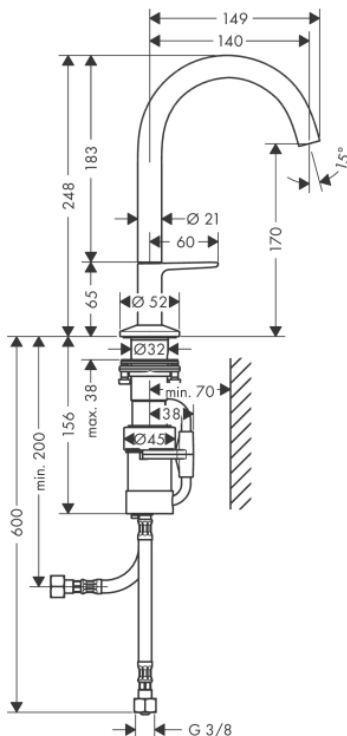

Brand : Axor, Germany
 Name : Axor One basin mixer Select 170 with push open waste set
 Item Code : 48020.670
 Designer : Barber and Osgerby
 Color / Finish : Matt Black
 Dimensions : 140 mm projection
 170 mm spout height

Product info:

- Consists of: Basin mixer, waste set
- ComfortZone 170
- Spray type: normal spray
- Maximum flow rate at 3 bar: 5 l/min
- Select cartridge with temperature control
- Temperature limitation adjustable
- Suitable for continuous flow water heaters
- Push-open waste set G 1¼
- Material waste set: metal
- Connection type: G ¾ connections
- Connection dimension: DN15
- Cold water in middle position