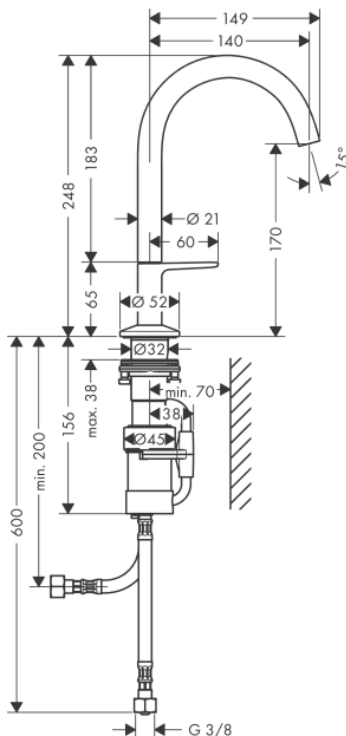

Brand : Axor, Germany
 Name : Axor One basin mixer Select 170 with push open waste set
 Item Code : 48020.340/990
 Designer : Barber and Osgerby
 Color / Finish : Br Black Chrome Spout + Polished Gold Optic Lever
 Dimensions : 140 mm projection
 170 mm spout height

Product info:

- Consists of: Basin mixer, waste set
- ComfortZone 170
- Spray type: normal spray
- Maximum flow rate at 3 bar: 5 l/min
- Select cartridge with temperature control
- Temperature limitation adjustable
- Suitable for continuous flow water heaters
- Push-open waste set G 1¼
- Material waste set: metal
- Connection type: G ¾ connections
- Connection dimension: DN15
- Cold water in middle position