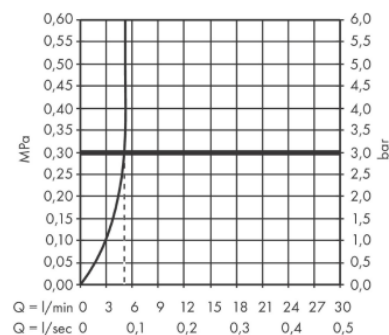

Technology

Flowchart

Flushing of pipe must be done before fittings are installed. Failure to do so voids the warranty.

Follow cleaning instructions and avoid using any harmful chemicals.

All information is for reference only. Installation shall always be based on the specs provided with actual delivered items.

For more info, visit www.kuysen.com