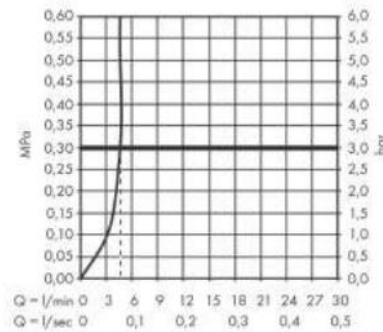

Add-ons:

- 1 x cover plate
- 2 x angle valve 1/2 x 3/8 w/ conical nut
- 1 x bidet p-trap

Technology

Flowchart

Follow cleaning instructions and avoid using any harmful chemicals.

All information is for reference only. Installation shall always be based on the specs provided with actual delivered items.
For more info, visit www.kuysen.com