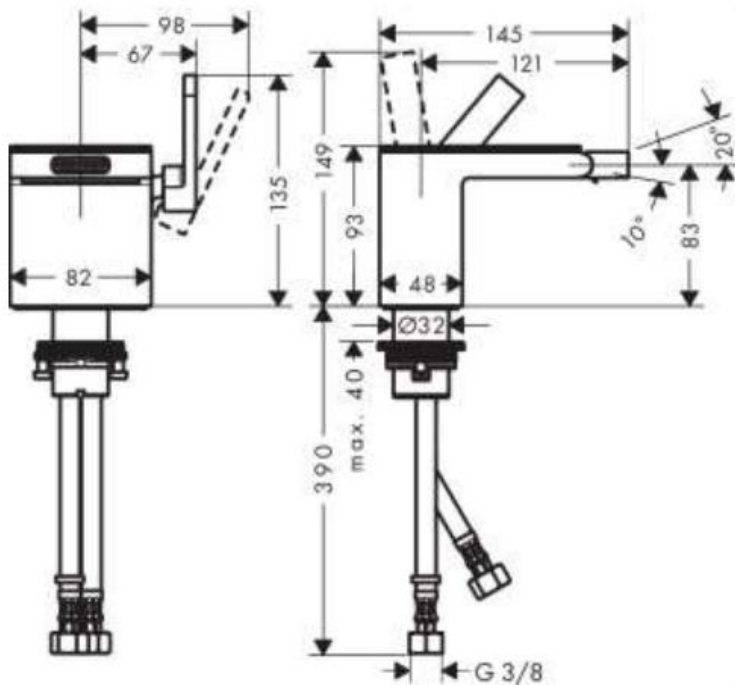

Brand: Axor, Germany
Name: My Edition Single Lever Bidet Mixer

Item Code: 47212.000
Designer: Phoenix Design
Color / Finish: Chrome
Dimensions: (See data drawing below)

Product info:

- Consists of single lever bidet mixer, push-open waste set
- Projection 121 mm
- Aerator with ball pivot
- Normal spray
- Flow rate at 3 bar: 5 l/min
- Ceramic cartridge
- Temperature limitation adjustable
- Isolated water conduction
- Suitable for continuous flow water heaters

Add-ons:

- 1 x cover plate
- 2 x angle valve 1/2 x 3/8 w/ conical nut
- 1 x bidet p-trap

Technology

Flowchart

Follow cleaning instructions and avoid using any harmful chemicals.

All information is for reference only. Installation shall always be based on the specs provided with actual delivered items.
For more info, visit www.kuysen.com