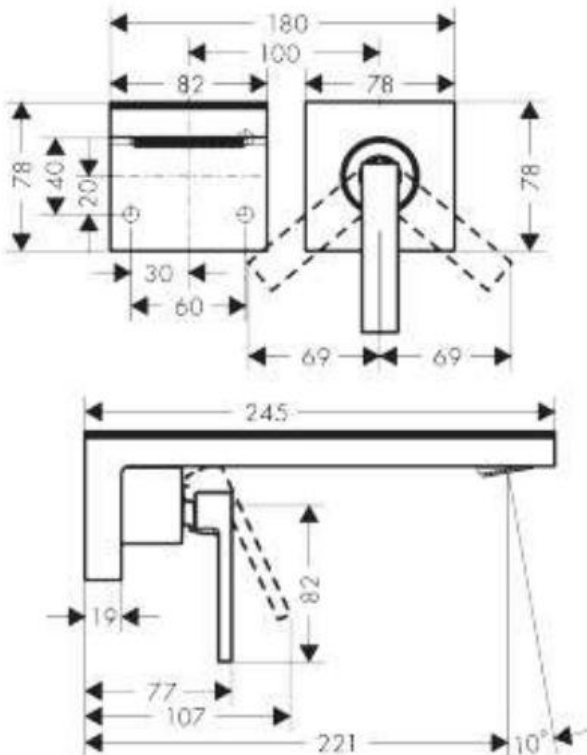

#### Product info:

- Consists of single lever basin mixer for concealed installation wall-mounted, non-closing waste set
- Projection 221 mm
- Spray type: PowderRain
- Flow rate at 3 bar: 5 l/min
- Ceramic cartridge
- Temperature limitation adjustable
- With isolated water conduction
- Suitable for continuous flow water heaters
- Handle can be positioned on the right or left, depends on the basic set installation

#### Add-ons:

- 1 x cover plate
- 1 x 13623.180 basic set for single lever basin mixer wall mounted
- 1 x p-trap