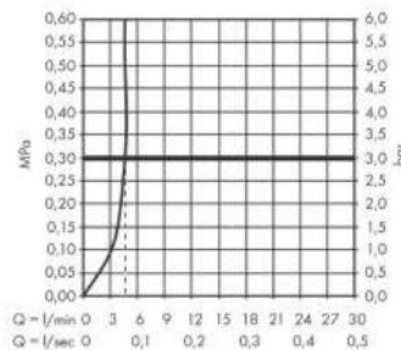

Follow cleaning instructions and avoid using any harmful chemicals.

All information is for reference only. Installation shall always be based on the specs provided with actual delivered items.
For more info, visit www.kuysen.com