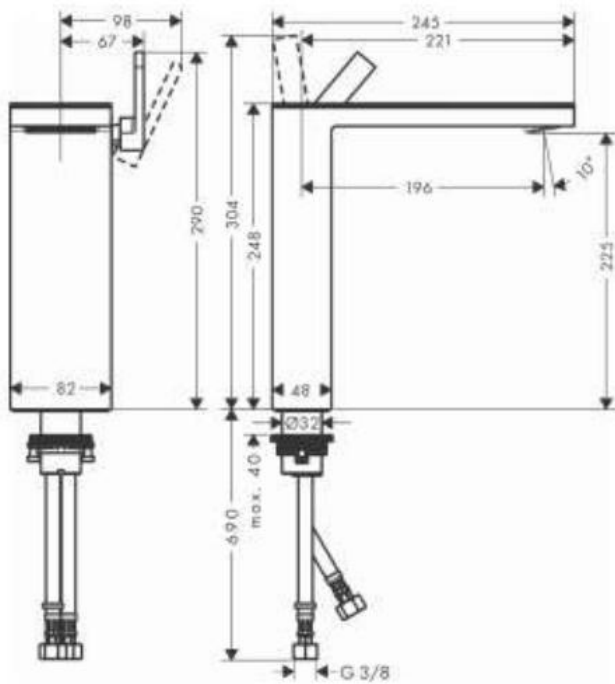

AXOR

Brand: Axor, Germany
Name: My Edition Single Lever Basin Mixer 230
Item Code: 47022.350
Designer: Phoenix Design
Color / Finish: Satin Black
Dimensions: (See data drawing below)

Product info:

- Consists of single lever basin mixer, push-open wast set (metal)
- ComfortZone 230
- Projection 196 mm
- Spray type: PowderRain
- Flow rate at 3 bar: 5 l/min
- Ceramic cartridge
- Temperature limitation adjustable
- With isolated water conclusion
- Suitable for continuous flow water heaters

Add-ons:

- 1 x cover plate
- 2 x angle valve 1/2 x 3/8 w/ conical nut
- 1 x p-trap

Technology

Design awards

Flowchart

Follow cleaning instructions and avoid using any harmful chemicals.

All information is for reference only. Installation shall always be based on the specs provided with actual delivered items. For more info, visit www.kuysen.com