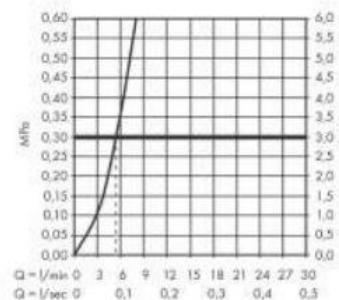

Add-ons:

- 1 x cover plate
- 2 x angle valve 1/2 x 3/8 w/ conical nut
- 1 x p-trap

Technology

Design awards

Flowchart

Follow cleaning instructions and avoid using any harmful chemicals.

All information is for reference only. Installation shall always be based on the specs provided with actual delivered items. For more info, visit www.kuysen.com