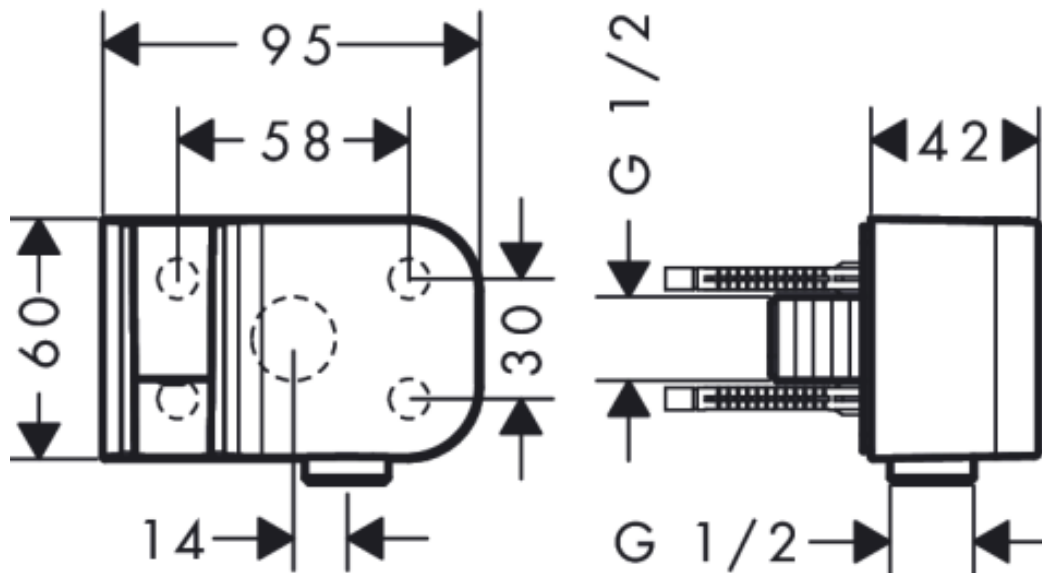

Brand: Axor, Germany  
 Name: One Porter unit  
 Item Code: 45723.340  
 Designer:  
 Color / Finish: Brushed black chrome  
 Dimensions: 95 x 42 x 60 mm

Product info:

- For hoses with cylindrical nuts
- Integrated support function
- Metal
- Non-return valve
- Connection type: G ½