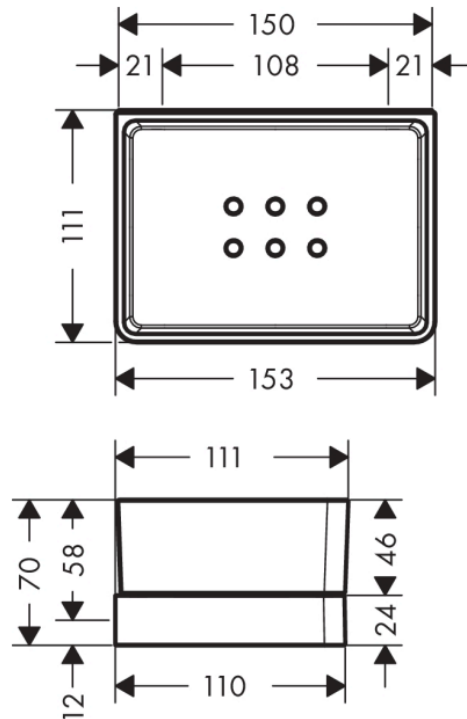

AXOR

Brand: Axor, Germany
Name: Sofsquare Shelf
Item Code: 42802.140
Designer:
Color / Finish: Brushed Bronze
Dimensions: 150 x 111 x 70 mm

Product info:

- Wall mounted
- Adapter set no.42870XXX must be used when installing on a rail
- Holder material: Metal
- Material shelf: glass
- With drain holes
- With mounting material
- Concealed fastening
- Drilling distance: 108 mm
- Diameter drill hole: 6 mm
- Suitable for shower