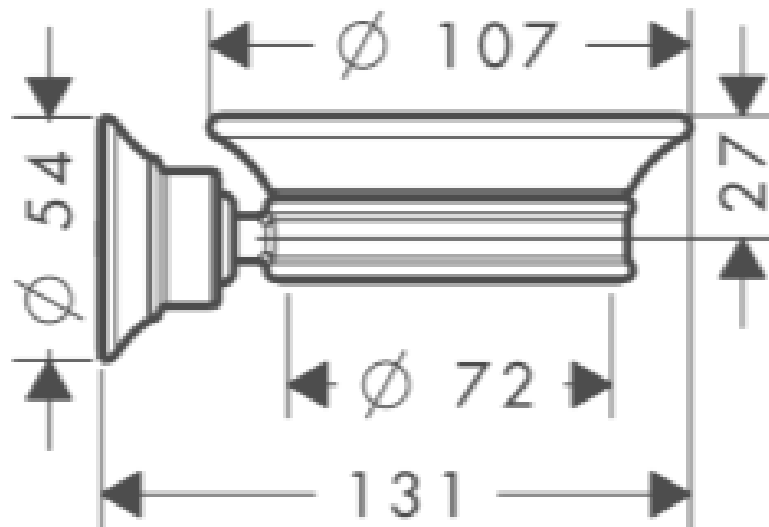

Brand : Axor, Germany
Name : Montreux Soap Dish
Item Code : 42033.000
Designer :
Color / Finish : Chrome
Dimensions : 131 x Ø54 mm

Product info:

- Soap Dish
- Material: support made of metal, porcelain
- Wall-mounted