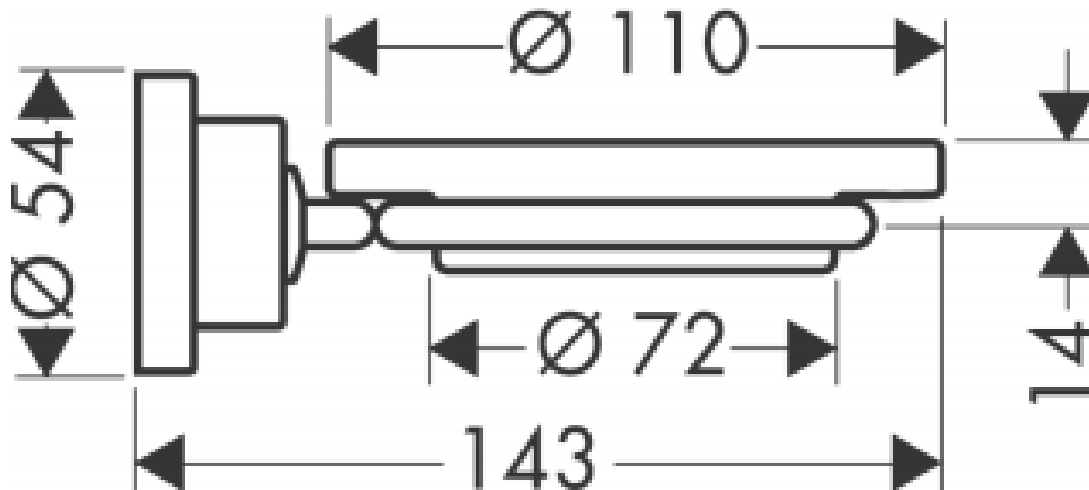

Brand : Axor, Germany
Name : Citterio Soap dish with support
Item Code : 41733.000
Designer : Antonio Citterio
Color / Finish : Chrome
Dimensions : 143 mm Length

Product info:

- Soap dish
- With supports
- Material: crystal glass
- Wall-mounted
- Material holder: metal