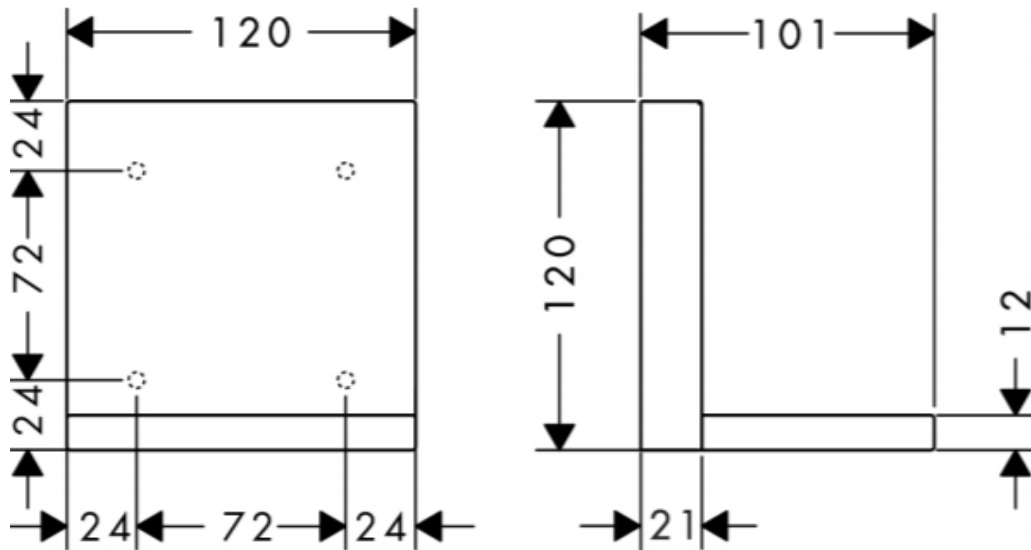

Brand : Axor, Germany
 Name : Shower Solutions Shelf 120/120
 Item Code : 40872.000
 Designer : Philippe Starck
 Color / Finish : Chrome
 Dimensions : 120 x 120 x 101 mm

Product info:

- material: metal
- when positioning the shelf between water conducting parts (# 10755XXX, # 10751XXX, # 10942XXX, #10972XXX, #10651XXX, # 28491XXX) in joined installation (10 mm distance), it is recommended to use basic set no.40877180
- suitable for installation with or without basic set no.40877180
- for use with either vertical or horizontal installation of the basic set