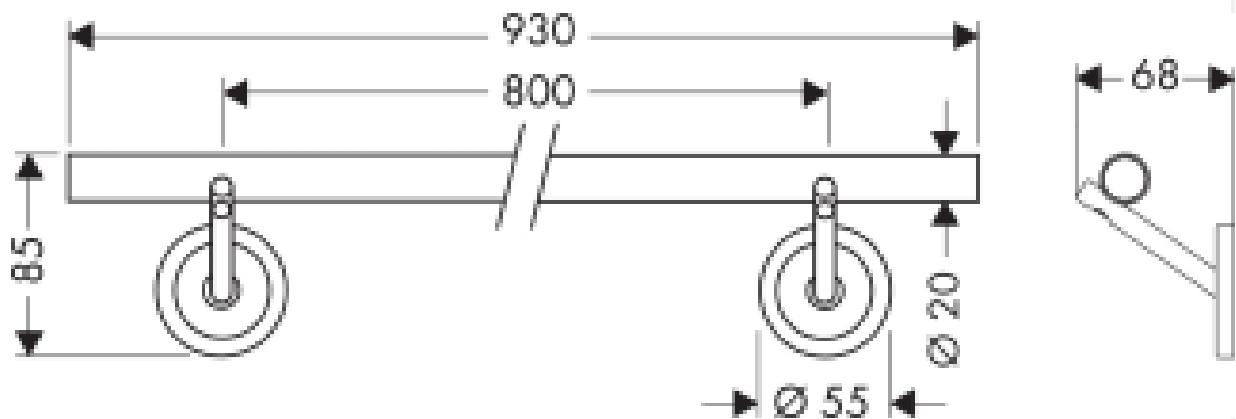

Brand : Axor, Germany
Name : Starck Bath Towel Rail
Item Code : 40808.000
Designer : Philippe Starck
Color / Finish : Chrome
Dimensions : 930 x 85 mm

Product info:

- Material: metal
- Holder material: metal
- Fixed
- With mounting material
- Concealed fastening
- Length 930 mm
- Drilling distance 800 mm
- Wall-mounted