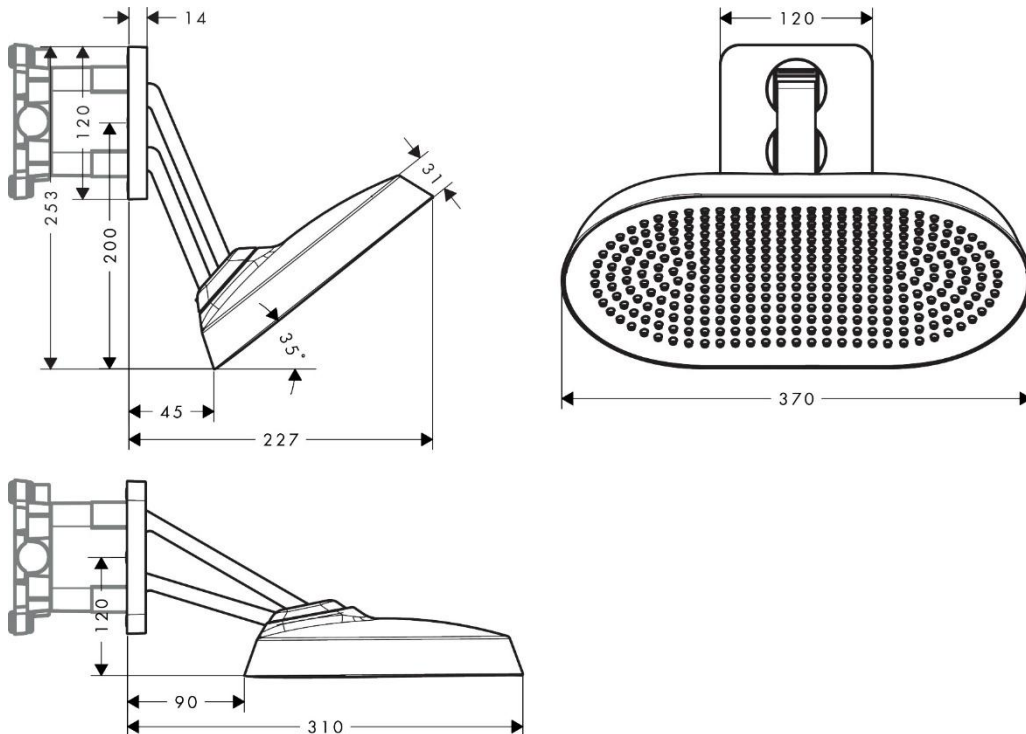

Brand: Axor, Germany  
 Name: Overhead shower 370/220 2jet with arm  
 Item Code: 39745.140  
 Designer:  
 Color / Finish: Brushed Bronze  
 Dimensions: 370 x 220 mm

**Product info:**

- Consists of of: overhead shower, shower arm
- Spray type: PowderRain, Rain
- Flexpower: Nozzles automatically adjust to water pressure by opening and closing
- QuickClean+: reduce limescale deposits thanks to the elasticity of the nozzles
- Flow rate PowderRain spray at 3 bar: 11 l/min
- Flow rate Rain spray at 3 bar: 10, 5 l/min
- Maximum flow rate at 3 bar: 11 l/min
- Minimum flow pressure: 1 bar
- Material spray disc: metal
- Removable for cleaning
- Shower arm length: 105 mm
- Installation: wall
- Mounting type: concealed
- Connection type: basic set