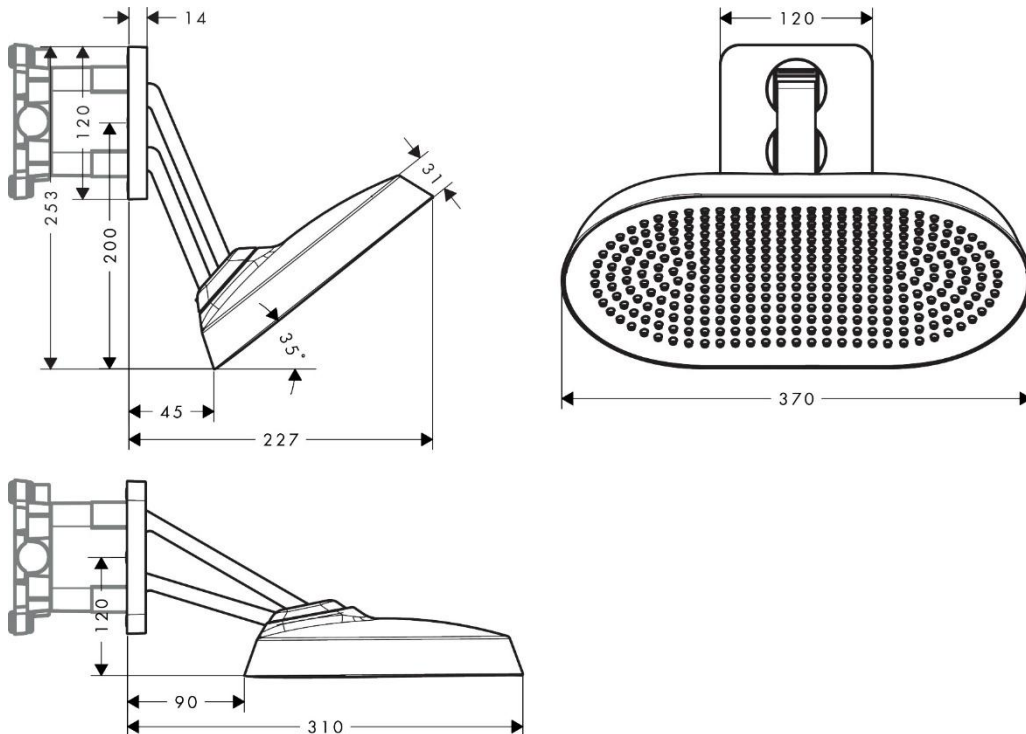

Brand: Axor, Germany
 Name: Overhead shower 370/220 2jet with arm
 Item Code: 39745.000
 Designer:
 Color / Finish: Chrome
 Dimensions: 370 x 220 mm

Product info:

- Consists of of: overhead shower, shower arm
- Spray type: PowderRain, Rain
- Flexpower: Nozzles automatically adjust to water pressure by opening and closing
- QuickClean+: reduce limescale deposits thanks to the elasticity of the nozzles
- Flow rate PowderRain spray at 3 bar: 11 l/min
- Flow rate Rain spray at 3 bar: 10, 5 l/min
- Maximum flow rate at 3 bar: 11 l/min
- Minimum flow pressure: 1 bar
- Material spray disc: metal
- Removable for cleaning
- Shower arm length: 105 mm
- Installation: wall
- Mounting type: concealed
- Connection type: basic set