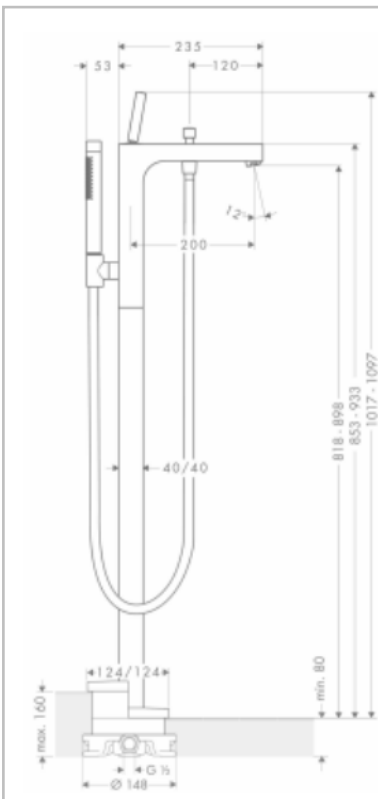

Brand: Axor, Germany
 Name: Citterio Single Lever Bath Mixer Floor-standing
 Item Code: 39451.000
 Designer: Antonio Citterio
 Color / Finish: Chrome
 Dimensions: (See data drawing below)

Product info:

- Consists of single lever bath mixer floor standing, baton hand shower, shower hose, shower holder
- Projection 200 mm
- Connection type: basic set
- Spray type mixer: normal spray
- Spray type hand shower: Rain, Mono
- Flow rate at 3 bar: 17 l/min
- Min. operating pressure: 1 bar
- Max. operating pressure: 10 bar
- Joystick ceramic cartridge
- Diverter with automatic resetting
- Intrinsically safe against backflow
- Connection dimension: DN15

Add-ons:

- 1 X 10452.180 basic set for floor-standing bath mixer

Technology

Flowchart

Follow cleaning instructions and avoid using any harmful chemicals.

All information is for reference only. Installation shall always be based on the specs provided with actual delivered items.
 For more info, visit www.kuysen.com