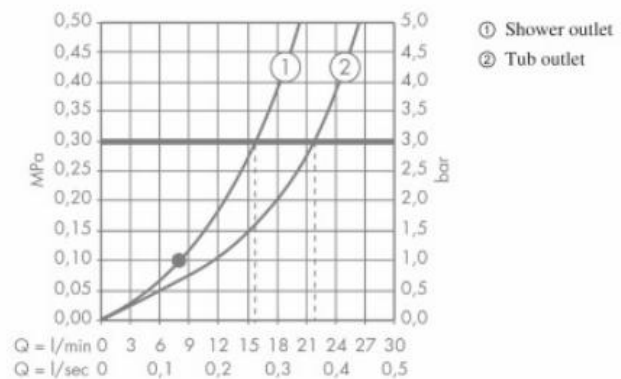

- Consists of single lever bath mixer floor standing, baton hand shower, shower hose, shower holder
- Projection 200 mm
- Connection type: basic set
- Spray type mixer: normal spray
- Spray type hand shower: Rain, Mono
- Flow rate at 3 bar: 17 l/min
- Min. operating pressure: 1 bar
- Max. operating pressure: 10 bar
- Joystick ceramic cartridge
- Diverter with automatic resetting
- Intrinsically safe against backflow
- Connection dimension: DN15

Add-ons:

- 1 X 10452.180 basic set for floor-standing bath mixer

Technology

Flowchart

Follow cleaning instructions and avoid using any harmful chemicals.

All information is for reference only. Installation shall always be based on the specs provided with actual delivered items.
 For more info, visit www.kuysen.com