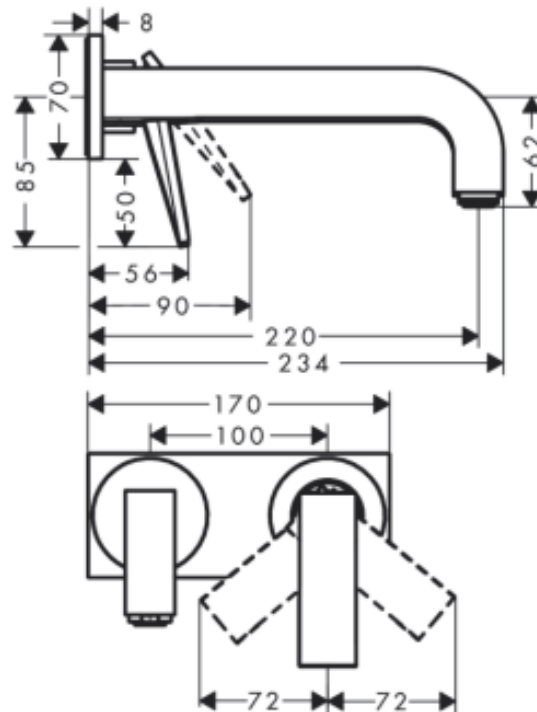

Brand: Axor, Germany
 Name: CITTERIO Wall basin mixer – rhombic cut
 Item Code: 39171.330
 Designer: Antonio Citterio
 Color / Finish: Polished Black Chrome
 Dimensions: (See data drawing below)

Product info:

- Consists of single lever basin mixer for concealed installation wall mounted, waste set
- Projection 220 mm
- Spray type: normal spray
- Maximum flow rate at 3 bar: 5 l/min
- Ceramic cartridge
- Suitable for continuous flow water heaters
- Handle can be positioned on the right or left, depends on the basic set installation
- Non-closing waste set

Add-ons:

- 1 x 13623.180 basic set
- 1 x p-trap

Follow cleaning instructions and avoid using any harmful chemicals.

All information is for reference only. Installation shall always be based on the specs provided with actual delivered items.
 For more info, visit www.kuysen.com