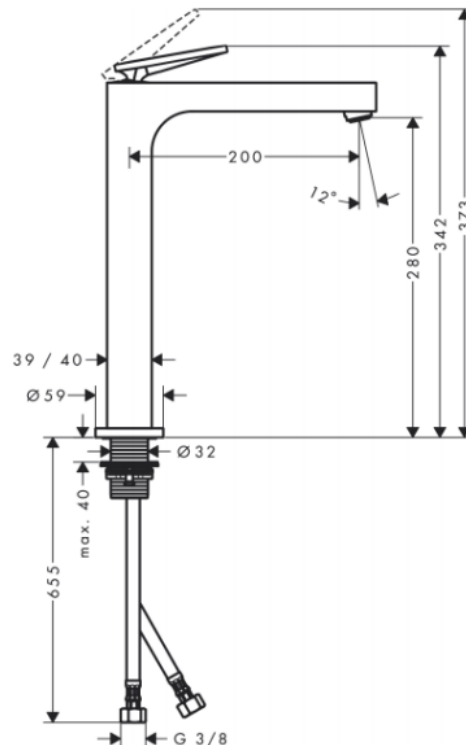

Brand: Axor, Germany
 Name: CITTERIO Washbowl mixer – rhombic cut
 Item Code: 39151.330
 Designer: Antonio Citterio
 Color / Finish: Polished Black Chrome
 Dimensions: (See data drawing below)

Product info:

- Consists of: single lever basin mixer, waste set
- ComfortZone 280
- Projection 200 mm
- Spray type: normal spray
- Maximum flow rate at 3 bar: 5 l/min
- Ceramic cartridge
- Suitable for continuous flow water heaters
- Non-closing waste set

Add-ons:

- 2 x C406281 angle valve
- 1 x p-trap

Follow cleaning instructions and avoid using any harmful chemicals.

All information is for reference only. Installation shall always be based on the specs provided with actual delivered items.
 For more info, visit www.kuysen.com