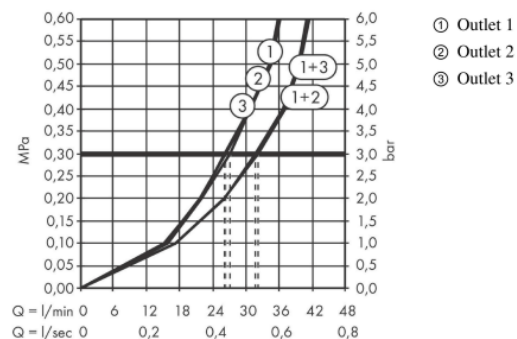

Flowchart

Follow cleaning instructions and avoid using any harmful chemicals.

All information is for reference only. Installation shall always be based on the specs provided with actual delivered items.
For more info, visit www.kuysen.com