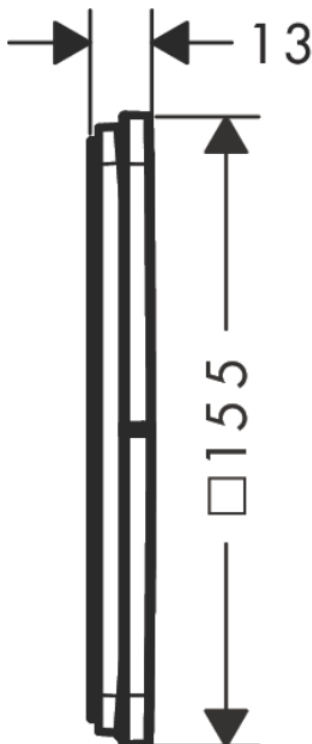

Brand: Axor, Germany  
 Name: ShowerSelect ID valve for concealed installation softsquare for 3 functions  
 Item Code: 36781.140  
 Designer:  
 Color / Finish: Brushed Bronze  
 Dimensions: 13 x 155 mm

#### Product info:

- 3 Functions
- Simultaneous use of several outlets
- Comfortable turning on/off outlets with large select-paddle
- Start/stop valve to operate the functions
- Flow rate upper outlet: 26 l/min
- Flow rate left and right: 26 l/min
- Maximum flow rate at 3 bar: 32 l/min
- Min operating pressure: 1 bar
- Max operating pressure: 10 bar
- Escutcheon can be aligned by +/-3
- Easy installation due to pre-assembled function block
- Flat escutcheon for more space in the shower
- Valve is delivered with buttons Rain small, Rain large, hand sower, Waterfall and MonoRain
- Material button: Metal