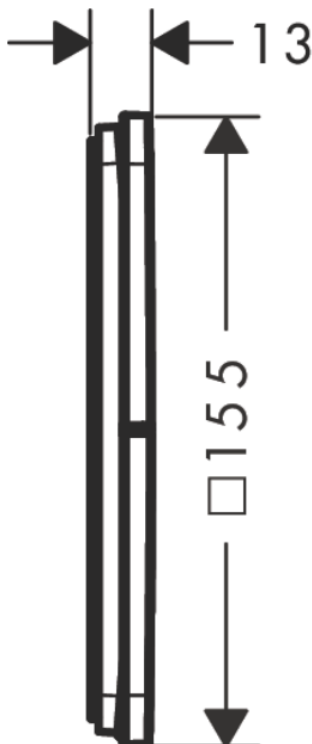

Brand: Axor, Germany
 Name: ShowerSelect ID Thermostat mixer 3 functions
 Item Code: 36781.000
 Designer:
 Color / Finish: Chrome
 Dimensions: 13 x 155 mm

Product info:

- 3 Functions
- Simultaneous use of several outlets
- Comfortable turning on/off outlets with large select-paddle
- Start/stop valve to operate the functions
- Flow rate upper outlet: 26 l/min
- Flow rate left and right: 26 l/min
- Maximum flow rate at 3 bar: 32 l/min
- Min operating pressure: 1 bar
- Max operating pressure: 10 bar
- Escutcheon can be aligned by +/-3
- Easy installation due to pre-assembled function block
- Flat escutcheon for more space in the shower
- Valve is delivered with buttons Rain small, Rain large, hand sower, Waterfall and MonoRain
- Material button: Metal