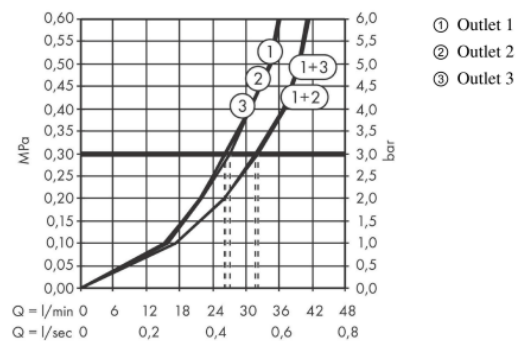

Flowchart

Follow cleaning instructions and avoid using any harmful chemicals.

All information is for reference only. Installation shall always be based on the specs provided with actual delivered items.
For more info, visit www.kuysen.com