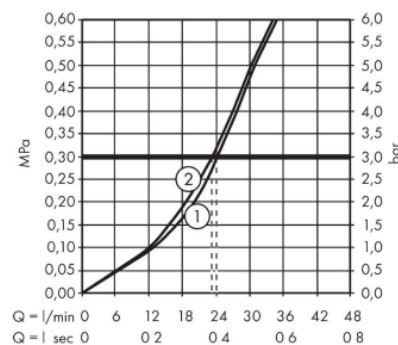

Technology

Flowchart