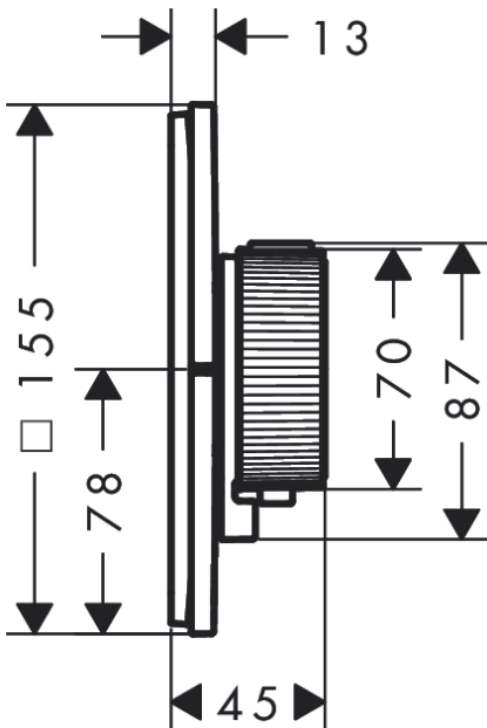

Brand: Axor, Germany  
 Name: Thermostat HighFlow for concealed installation softsquare  
 Item Code: 36775.140  
 Designer:  
 Color / Finish: Brushed Bronze  
 Dimensions: (See data drawing below)

**Product info:**

- Water flow control with stop function
- Thermostat cartridge
- Flow rate upper outlet: 27 l/min
- Flow rate lower outlet: 27 l/min
- Flow rate by simultaneous use of all outlets 34, 8 l/min
- Maximum flow rate at 3 bar: 27 l/min
- Min operating pressure: 1 bar
- Max operating pressure: 10 bar
- Flat escutcheon for more space in the shower
- Escutcheon can be aligned by +/-3
- Easy installation due to pre-assembled function block
- Temperature limitation adjustable
- Material button: metal
- Material handles: metal
- Connection type: basic set iBox universal 2 (#01400180)
- Handles always at the same height regardless of the installation depth of the basic set
- Safety stop at 40 C