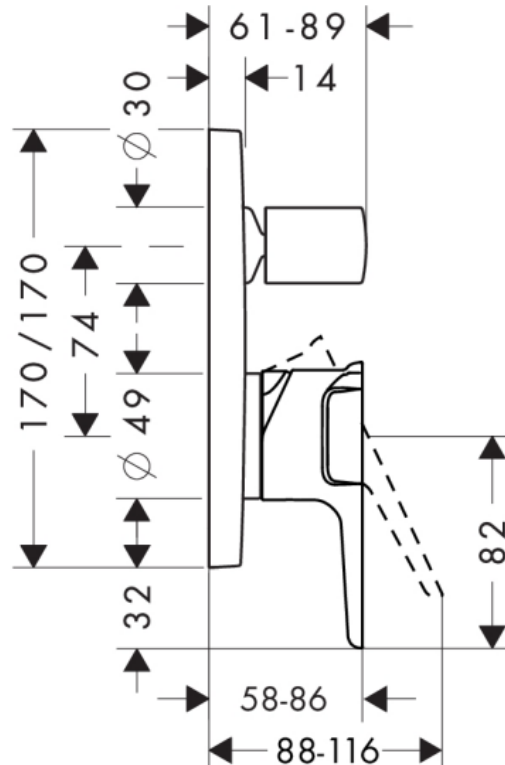

Add-ons:

- Coupling set
- Basic Set

Flushing of pipe must be done before fittings are installed. Failure to do so voids the warranty.

Follow cleaning instructions and avoid using any harmful chemicals.

All information is for reference only. Installation shall always be based on the specs provided with actual delivered items.

For more info, visit www.kuysen.com