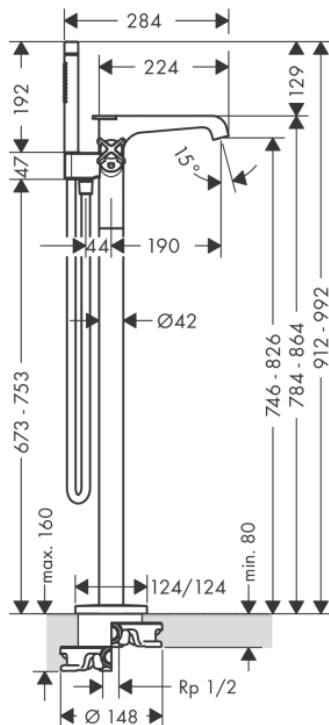

Brand : Axor, Germany
Name : CITTERIO E Single Lever Floor standing bathtub mixer with hand shower
Item Code : 36416.670
Designer : Antonio Citterio
Color / Finish : Matt Black
Dimensions : 190 mm projection

Product info:

- Consists of bath thermostat floor standing, baton hand shower, shower hose, shower holder
- 2 functions
- diversion between outlets via diverter knob
- spray type mixer: laminar spray
- spray type hand shower: Rain, Mono
- maximum flow rate at 3 bar: 19 l/min
- flow rate for bath spout at 3 bar: 19 l/min
- flow rate of hand shower at 3 bar: 15 l/min
- min. operating pressure: 1 bar
- max. operating pressure: 10 bar
- thermostat cartridge, ceramic valve 180°
- safety stop at 40 °C
- connection type: basic set

Add-ons:

- Basic set

Flowchart

Flushing of pipe must be done before fittings are installed. Failure to do so voids the warranty.

Follow cleaning instructions and avoid using any harmful chemicals.

All information is for reference only. Installation shall always be based on the specs provided with actual delivered items.

For more info, visit www.kuysen.com