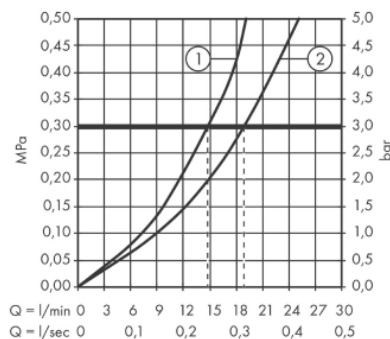

Flowchart

Flushing of pipe must be done before fittings are installed. Failure to do so voids the warranty.

Follow cleaning instructions and avoid using any harmful chemicals.

All information is for reference only. Installation shall always be based on the specs provided with actual delivered items.

For more info, visit www.kuysen.com