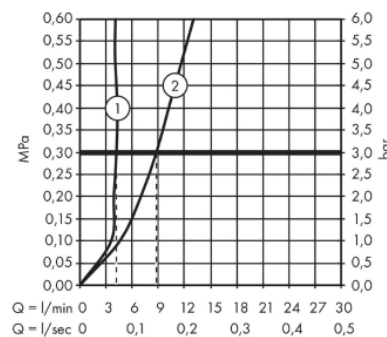

Technology

Flowchart