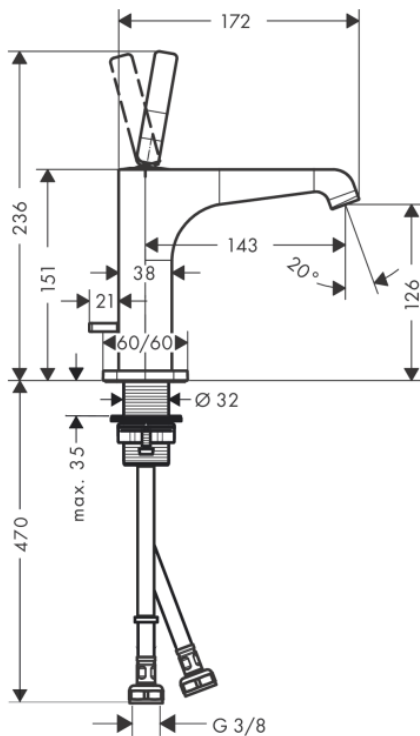

Brand : Axor, Germany
 Name : CITTERIO E Single Lever basin mixer 130 with pop up waste
 Item Code : 36100.670
 Designer : Citterio
 Color / Finish : Matt Black
 Dimensions : 143 mm projection
 126 mm spout height

Product info:

- Consists of single lever basin mixer, waste set
- Comfort Zone 130
- Spray type: laminar spray
- Maximum flow rate at 3 bar: 5 l/min
- Ceramic cartridge
- Suitable for continuous flow water heaters
- Pop-up waste set G 1¼
- Connection type: G ¾ connections
- Connection dimension: DN15