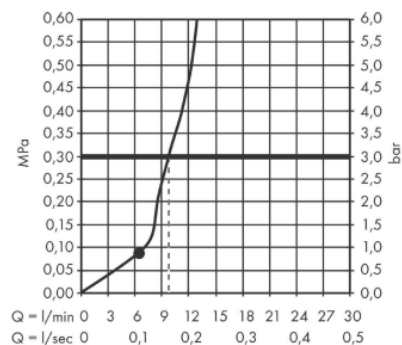

Technology

Flowchart

Follow cleaning instructions and avoid using any harmful chemicals.

All information is for reference only. Installation shall always be based on the specs provided with actual delivered items.
For more info, visit www.kuysen.com