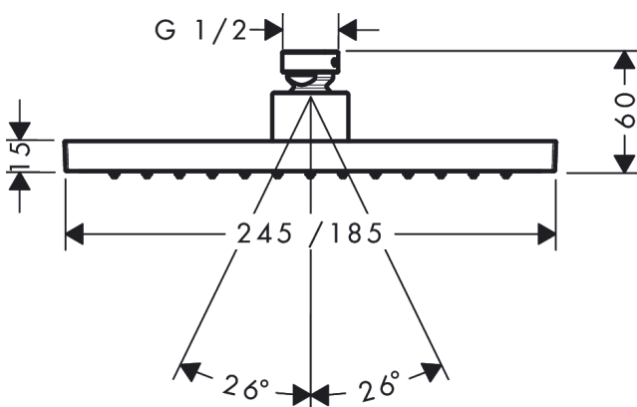

Technology

Flowchart

Follow cleaning instructions and avoid using any harmful chemicals.

All information is for reference only. Installation shall always be based on the specs provided with actual delivered items.
For more info, visit www.kuysen.com