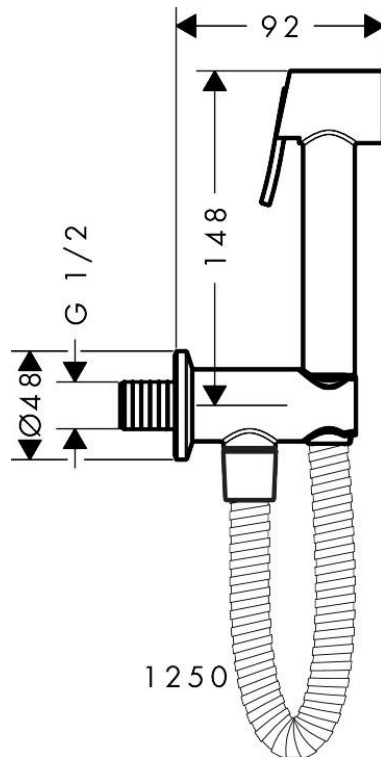

Brand: Axor, Germany  
Name: Bidette hand shower

Item Code: 29240.140

Designer:

Color / Finish: Brushed Bronze

Dimensions: 92 x 148 mm

**Product info:**

- Consists of bidette hand shower, shower holder with integrated shut-off valve, metal shower hose
- Shower head size: 28 mm
- Maximum flow rate at 3 bar: 5,9 l/min
- Operating pressure: min. 1 bar/max. 6 bar
- Not suitable for operation in countries with valid EN 171
- Spray disc removable for cleaning
- Trigger control to adjust flow rate / spray intensity
- Shower hose with conical nut on both ends
- Pivot joints on both sides
- Shower hose length: 1250 mm
- Connection type: G ½
- With non-return valve
- Rinseable filter washer
- Material: metal
- Not intrinsically safe against the backflow