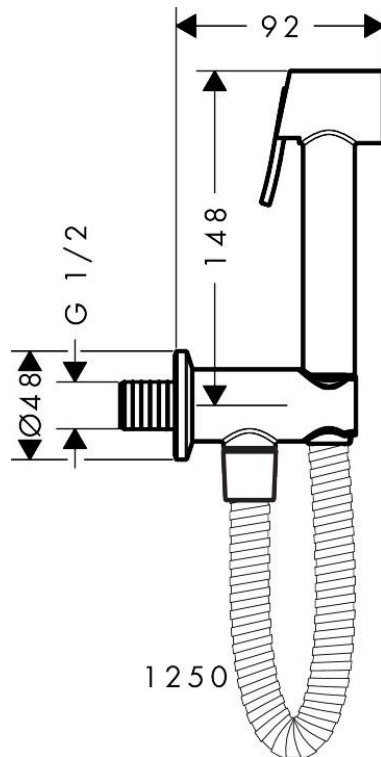

Brand: Axor, Germany
Name: Bidette hand shower

Item Code: 29240.000

Designer:

Color / Finish: Chrome

Dimensions: 92 x 148 mm

Product info:

- Consists of bidette hand shower, shower holder with integrated shut-off valve, metal shower hose
- Shower head size: 28 mm
- Maximum flow rate at 3 bar: 5,9 l/min
- Operating pressure: min. 1 bar/max. 6 bar
- Not suitable for operation in countries with valid EN 171
- Spray disc removable for cleaning
- Trigger control to adjust flow rate / spray intensity
- Shower hose with conical nut on both ends
- Pivot joints on both sides
- Shower hose length: 1250 mm
- Connection type: G ½
- With non-return valve
- Rinseable filter washer
- Material: metal
- Not intrinsically safe against the backflow