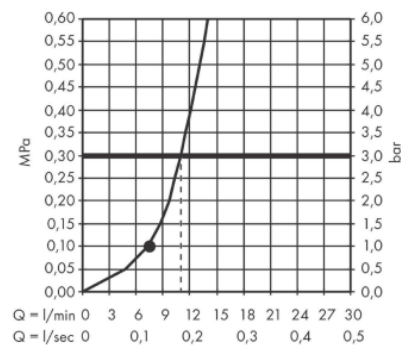

Follow cleaning instructions and avoid using any harmful chemicals.

All information is for reference only. Installation shall always be based on the specs provided with actual delivered items.
For more info, visit www.kuysen.com