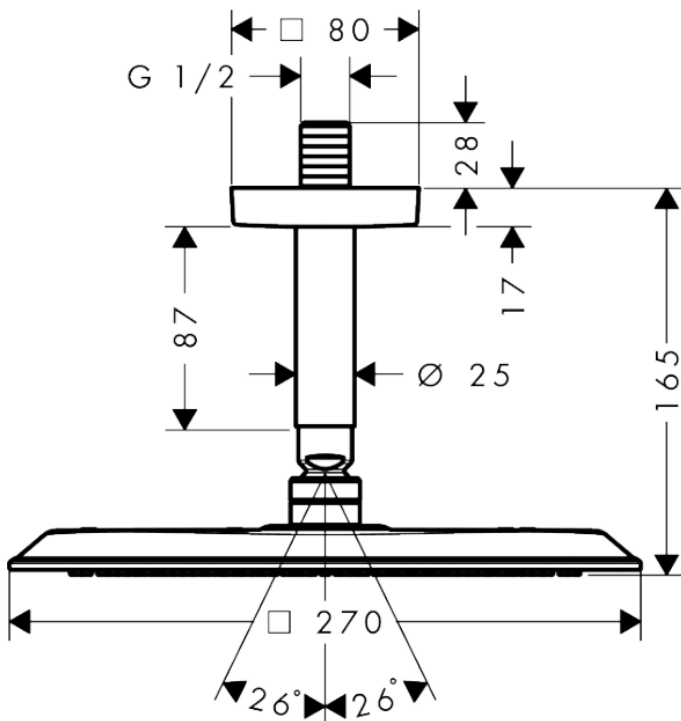

Brand: Axor, Germany
 Name: Citterio C Overhead shower 270/270
 1jet with ceiling connector
 Item Code: 28792.140
 Designer: Antonio Citterio
 Color / Finish: Brushed Bronze
 Dimensions: Dia. 300 x 156 mm

Product info:

- Consists of overhead shower, ceiling connector
- Spray type: PowderRain
- Flow rate PowderRain spray 3 bar: 11 l/min
- Function from: 7,5 l/min
- Maximum flow rate at 3 bar: 11 l/min
- Minimum flow pressure: 1 bar
- Material spray disc: metal
- Overhead shower removable for cleaning
- Ceiling connection length: 100 mm
- Installation: ceiling mounting
- Connection thread: G ½
- Suitable for continuous flow water heaters