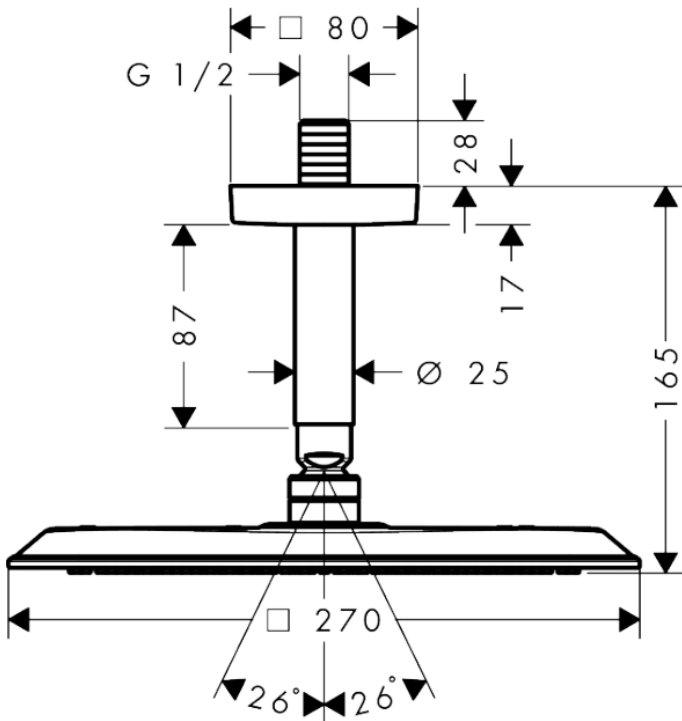

Brand: Axor, Germany
 Name: Citterio C Overhead shower 270/270
 1jet with ceiling connector
 Item Code: 28792.000
 Designer: Antonio Citterio
 Color / Finish: Chrome
 Dimensions: Dia. 300 x 156 mm

Product info:

- Consists of overhead shower, ceiling connector
- Spray type: PowderRain
- Flow rate PowderRain spray 3 bar: 11 l/min
- Function from: 7,5 l/min
- Maximum flow rate at 3 bar: 11 l/min
- Minimum flow pressure: 1 bar
- Material spray disc: metal
- Overhead shower removable for cleaning
- Ceiling connection length: 100 mm
- Installation: ceiling mounting
- Connection thread: G ½
- Suitable for continuous flow water heaters