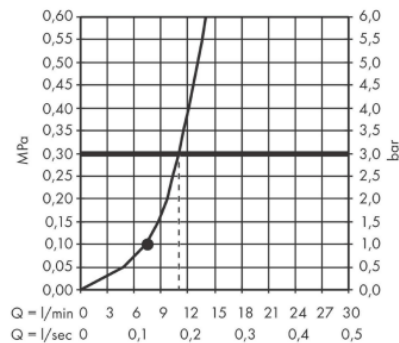

Follow cleaning instructions and avoid using any harmful chemicals.

All information is for reference only. Installation shall always be based on the specs provided with actual delivered items.
For more info, visit www.kuysen.com