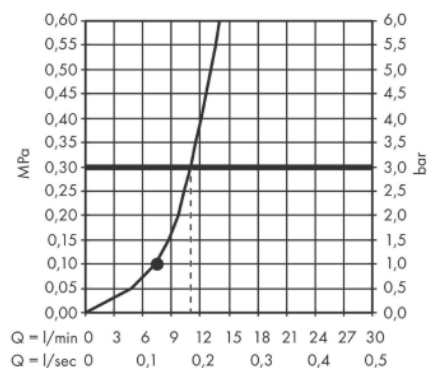

Technology

Flowchart

Follow cleaning instructions and avoid using any harmful chemicals.

All information is for reference only. Installation shall always be based on the specs provided with actual delivered items.
For more info, visit www.kuysen.com