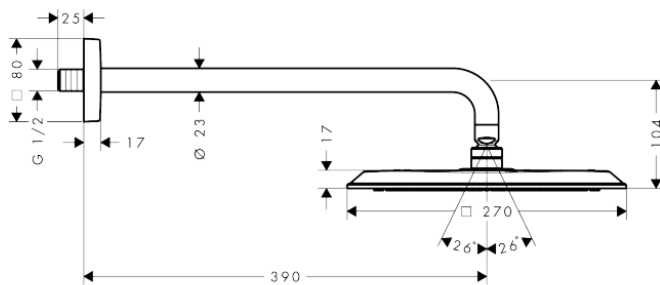

Technology

Flowchart

Follow cleaning instructions and avoid using any harmful chemicals.

All information is for reference only. Installation shall always be based on the specs provided with actual delivered items.
For more info, visit www.kuysen.com