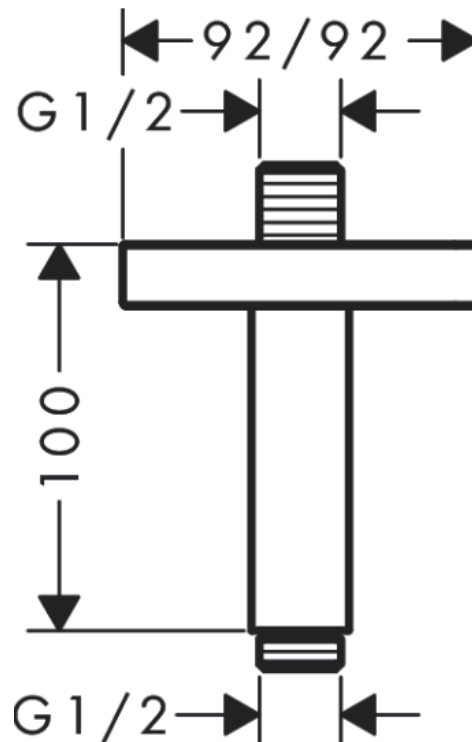

AXOR

Brand : Axor, Germany
Name : Axor Shower solutions Ceiling Connector
Item Code : 26437.000
Designer :
Color / Finish : Chrome
Dimensions : 100 mm length

Product info:

- Installation type: exposed installation
- Material: Brass
- Connection type: G ½