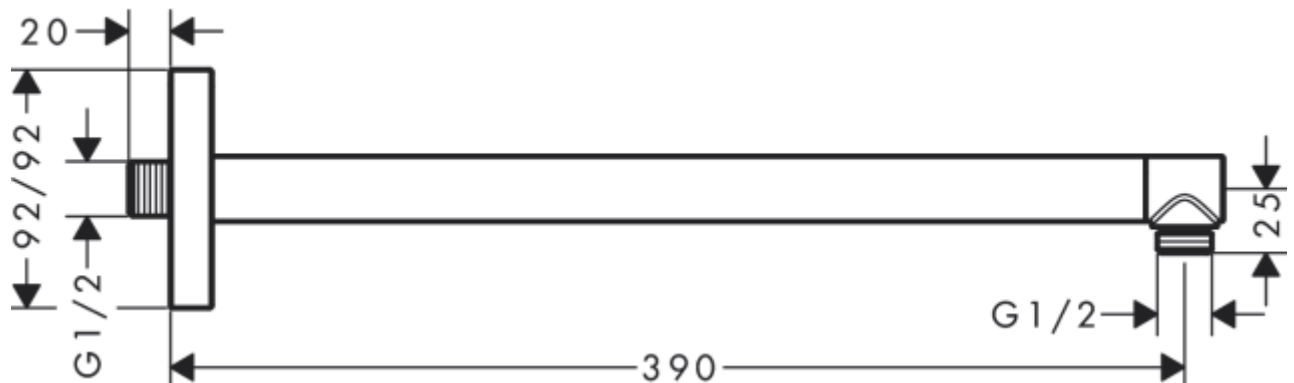

AXOR

Brand: Axor, Germany
Name: Shower solutions Shower arm square
Item Code: 26436.140
Designer:
Color / Finish: Brushed Bronze
Dimensions: Length: 390 mm

Product info:

- Shower arm
- Installation type: exposed installation
- Material: brass
- Connection type: G 1/2