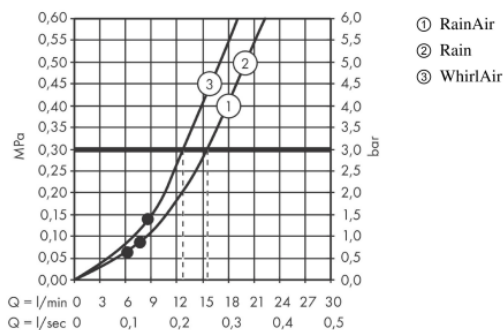

Brand : Axor, Germany
 Name : CITTERIO E Hand shower 3 Jet
 Item Code : 26050.670
 Designer : Antonio Citterio
 Color / Finish : Matt Black
 Dimensions : 125 mm shower head size

Product info:

- Spray type: Rain, Rain Air, Whirl Air
- Convenient spray selection via Select button
- Maximum flow rate at 3 bar: 15 l/min
- Minimum flow pressure: 1,4 bar
- With internal water conduction
- Rinseable screen seal
- Connection thread G ½
- Connection dimension: DN15
- Suitable for continuous flow water heaters

Technology

Flowchart

The consumption was measured in combination with the appropriate fittings (thermostat/mixer/ in-wall valve) to reflect actual application in practice.

Flushing of pipe must be done before fittings are installed. Failure to do so voids the warranty.