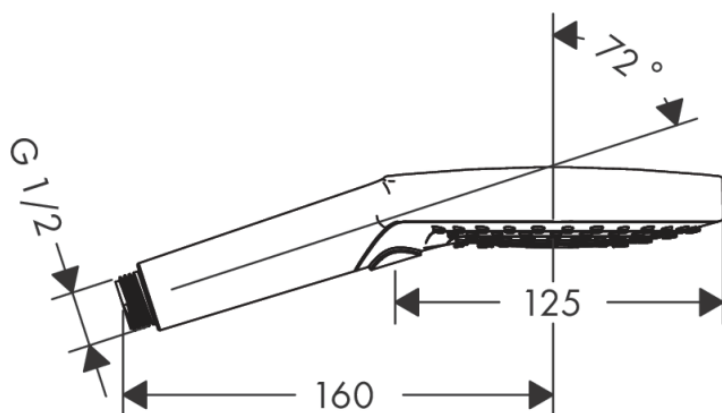

Brand : Axor, Germany
 Name : CITTERIO E Hand shower 3 Jet
 Item Code : 26050.670
 Designer : Antonio Citterio
 Color / Finish : Matt Black
 Dimensions : 125 mm shower head size

Product info:

- Spray type: Rain, Rain Air, Whirl Air
- Convenient spray selection via Select button
- Maximum flow rate at 3 bar: 15 l/min
- Minimum flow pressure: 1,4 bar
- With internal water conduction
- Rinseable screen seal
- Connection thread G ½
- Connection dimension: DN15
- Suitable for continuous flow water heaters

Technology

Flowchart

The consumption was measured in combination with the appropriate fittings (thermostat/mixer/ in-wall valve) to reflect actual application in practice.

Flushing of pipe must be done before fittings are installed. Failure to do so voids the warranty.