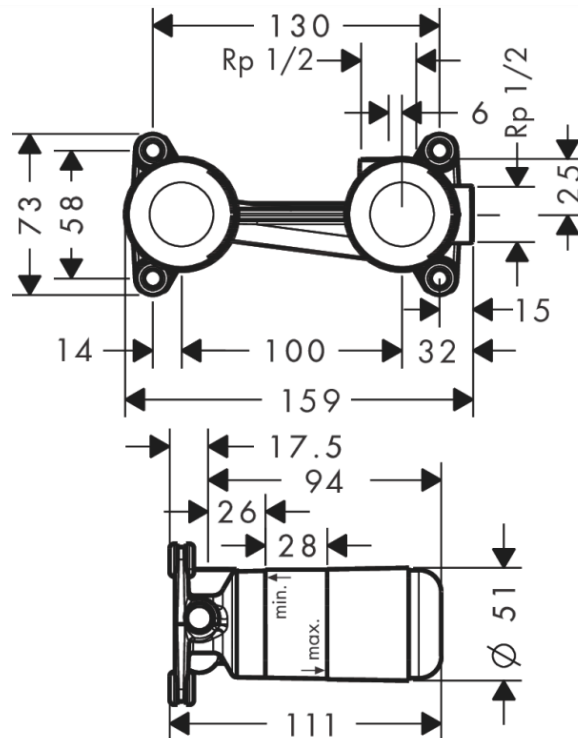

Brand: Axor, Germany
 Name: Basic set for single lever basin mixer for concealed installation wall-mounted
 Item Code: 13623.180
 Designer:
 Color / Finish:
 Dimensions: (See data drawing below for dimensions)

Product info:

- Variable positioning of the mixer system, can be left or right of the spout
- Easy orientation due to support surfaces for the spirit level
- With building protection cover against contamination during assembly
- With dimension indication for exact determination of the installation depth
- With pre-mounted fastening lugs for mounting in drywall and solidwall
- Sound-decoupled installation
- Connection dimension depth: DN15
- Minimum mounting depth: 44 mm
- Maximum mounting depth: 72 mm