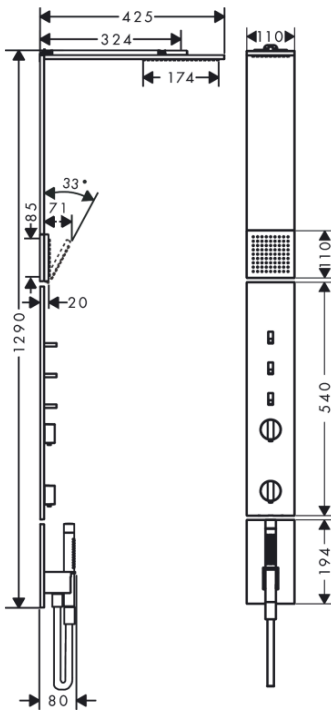

Brand : Axor, Germany  
 Name : Shower panel with thermostat overhead shower 1jet and shoulder shower  
 Item Code : 12595.000  
 Designer : Philippe Starck  
 Color / Finish : Chrome  
 Dimensions : 110 x 220 mm shower head size

#### Product info:

- Consists of overhead shower, shoulder shower, baton hand shower, shower thermostat, textile shower hose
- Spray type overhead shower: PowderRain
- Flow rate PowderRain spray (at 3 bar): 11,6 l/min
- Spray type body shower: PowderRain
- Flow rate of shoulder shower at 3 bar: 6,4 l/min
- Flow rate of hand shower at 3 bar: 11,2 l/min
- Minimum flow pressure: 1,5 bar
- Scald protection at 40°
- Adjustable hot water limitation
- Mounting type: concealed
- suitable for continuous flow water heaters
- Maximum flow rate at 3 bar: 16,5 l/min
- Projection: 425 mm
- Requested part: 12676.180

All information is for reference only. Installation shall always be based on the specs provided with actual delivered items.

For more info, visit [www.kuysen.com](http://www.kuysen.com)

Brand : Axor, Germany  
 Name : Shower Composition Basic set for shower panel  
 Item Code : 12676.180  
 Designer : Philippe Starck  
 Color / Finish : Chrome  
 Dimensions : (See data drawing below for dimensions)

**Product info:**

- Wall mounted
- Vertical installation
- Minimum mounting depth 106 mm
- Maximum mounting depth: 134 mm

Flushing of pipe must be done before fittings are installed. Failure to do so voids the warranty.