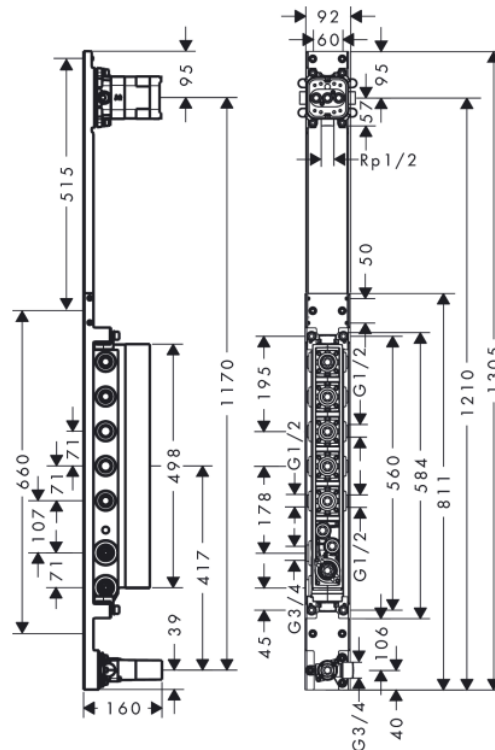

#### Product info:

- Consists of overhead shower, shoulder shower, baton hand shower, shower thermostat, textile shower hose
- Spray type overhead shower: PowderRain
- Flow rate PowderRain spray (at 3 bar): 11,6 l/min
- Spray type body shower: PowderRain
- Flow rate of shoulder shower at 3 bar: 6,4 l/min
- Flow rate of hand shower at 3 bar: 11,2 l/min
- Minimum flow pressure: 1,5 bar
- Scald protection at 40°
- Adjustable hot water limitation
- Mounting type: concealed
- suitable for continuous flow water heaters
- Maximum flow rate at 3 bar: 16,5 l/min
- Projection: 425 mm
- Requested part: 12676.180

All information is for reference only. Installation shall always be based on the specs provided with actual delivered items.

For more info, visit [www.kuysen.com](http://www.kuysen.com)

Brand : Axor, Germany  
 Name : Shower Composition Basic set for shower panel  
 Item Code : 12676.180  
 Designer : Philippe Starck  
 Color / Finish : Chrome  
 Dimensions : (See data drawing below for dimensions)

**Product info:**

- Wall mounted
- Vertical installation
- Minimum mounting depth 106 mm
- Maximum mounting depth: 134 mm

Flushing of pipe must be done before fittings are installed. Failure to do so voids the warranty.