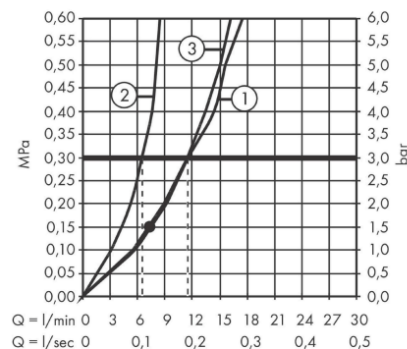

Technology

Flowchart

- ① Overhead shower
- ② shoulder shower
- ③ Hand shower

Flushing of pipe must be done before fittings are installed. Failure to do so voids the warranty.

Follow cleaning instructions and avoid using any harmful chemicals.

All information is for reference only. Installation shall always be based on the specs provided with actual delivered items.

For more info, visit www.kuysen.com