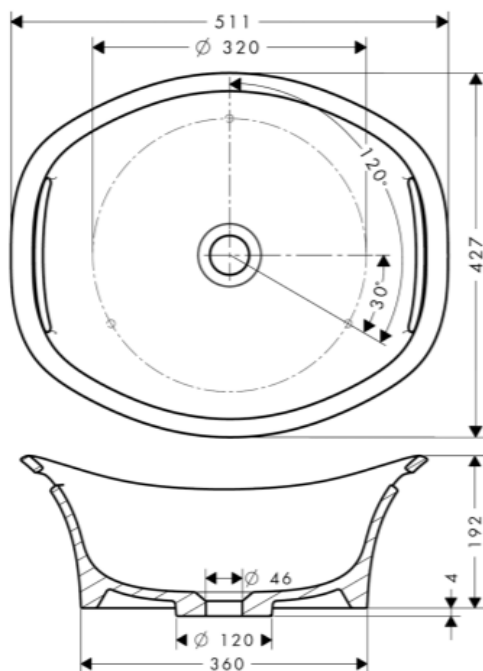

Brand : Axor, Germany
 Name : Urquiola Washbowl 511
 Item Code : 11301.000
 Designer : Patricia Urquiola
 Color / Finish : Gelcoat
 Dimensions : 511 x 427 x 192 mm

Product info:

- type of installation: above counter basin
- material: mineral cast with gelcoat
- only in conjunction with basin mixers without pull rod
- TÜV certified