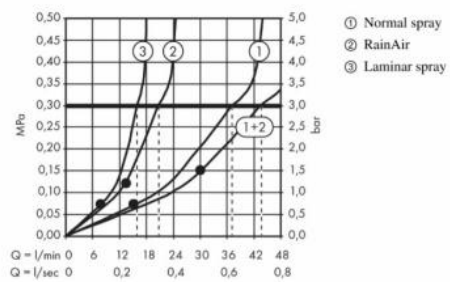

Product info:

- Shower head size: 720 x 720 mm
- Spray type: RainAir, normal spray, laminar spray
- Maximum flow rate at 3 bar: 36, 8 l/min
- Flow rate RainAir spray (at 3 bar): 20, 5 l/min
- Flow rate normal spray (at 3 bar): 36,8 l/min
- Flow rate laminar spray: 15, 9 l/min
- The 3 spray zones must be controlled via 3 valves or a diverter valve with 3 outlets, can be activated individually or in combination
- Spray zone: Bodyzone – outer overhead showerzone, Rainzone – inner overhead shower zone with AirPower function, laminar spray at Ø17 mm
- Spray disc surface: polished stainless steel
- Frame: brushed stainless steel
- Not suitable for continuous flow water heaters

Technology

Certificates

Flowchart

The consumption was measured in combination with the appropriate fittings (thermostat/mixer/ in-wall valve) to reflect actual application in practice.

Follow cleaning instructions and avoid using any harmful chemicals.