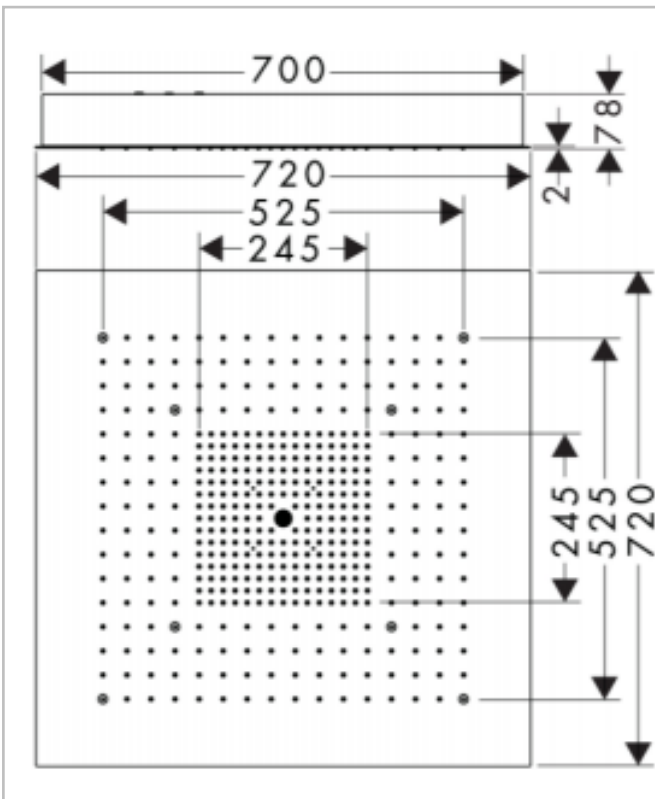

Brand: Axor, Germany
 Name: ShowerSolutions ShowerHeaven 720/720 3jet without Lighting
 Item Code: 10625.800
 Designer: Philippe Starck
 Color / Finish: Stainless Steel Optic
 Dimensions: 700 x 720 mm

Product info:

- Shower head size: 720 x 720 mm
- Spray type: RainAir, normal spray, laminar spray
- Maximum flow rate at 3 bar: 36, 8 l/min
- Flow rate RainAir spray (at 3 bar): 20, 5 l/min
- Flow rate normal spray (at 3 bar): 36,8 l/min
- Flow rate laminar spray: 15, 9 l/min
- The 3 spray zones must be controlled via 3 valves or a diverter valve with 3 outlets, can be activated individually or in combination
- Spray zone: Bodyzone – outer overhead showerzone, Rainzone – inner overhead shower zone with AirPower function, laminar spray at Ø17 mm
- Spray disc surface: polished stainless steel
- Frame: brushed stainless steel
- Not suitable for continuous flow water heaters