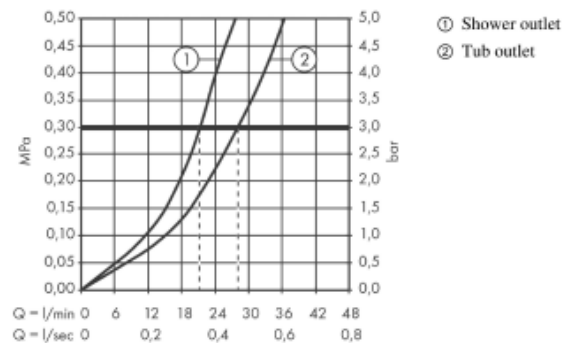

Brand : Axor, Germany
 Name : Starck Classic Single Lever Bath Mixer
 Item Code : 10416.000

Designer : Philippe Starck
 Color / Finish: Chrome
 Dimensions :

Product info:

- flow rate at 3 bar: 29 l/min
- flow rate for bath spout at 3 bar: 29 l/min
- flow rate of hand shower at 3 bar: 21 l/min
- ceramic cartridge
- temperature limitation adjustable
- diverter with automatic resetting
- suitable for continuous flow water heaters

Add-ons :

- 1 x 01800.180 universal ibox
- 1 x 97759.000 coupling set

Flowchart

Flushing of pipe must be done before fittings are installed. Failure to do so voids the warranty.

Follow cleaning instructions and avoid using any harmful chemicals.