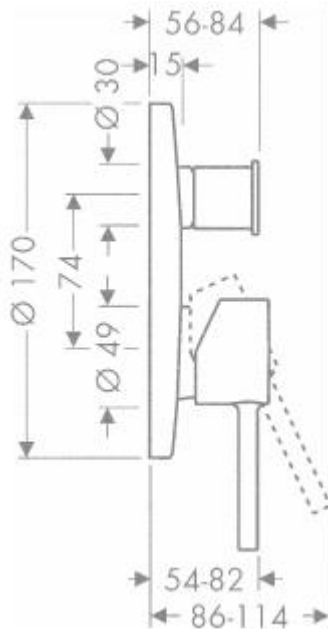

Brand : Axor, Germany
 Name : Starck Classic Single Lever Bath Mixer
 Item Code : 10416.000

Designer : Philippe Starck
 Color / Finish: Chrome
 Dimensions :

Product info:

- flow rate at 3 bar: 29 l/min
- flow rate for bath spout at 3 bar: 29 l/min
- flow rate of hand shower at 3 bar: 21 l/min
- ceramic cartridge
- temperature limitation adjustable
- diverter with automatic resetting
- suitable for continuous flow water heaters

Add-ons :

- 1 x 01800.180 universal ibox
- 1 x 97759.000 coupling set

Flowchart

Flushing of pipe must be done before fittings are installed. Failure to do so voids the warranty.

Follow cleaning instructions and avoid using any harmful chemicals.