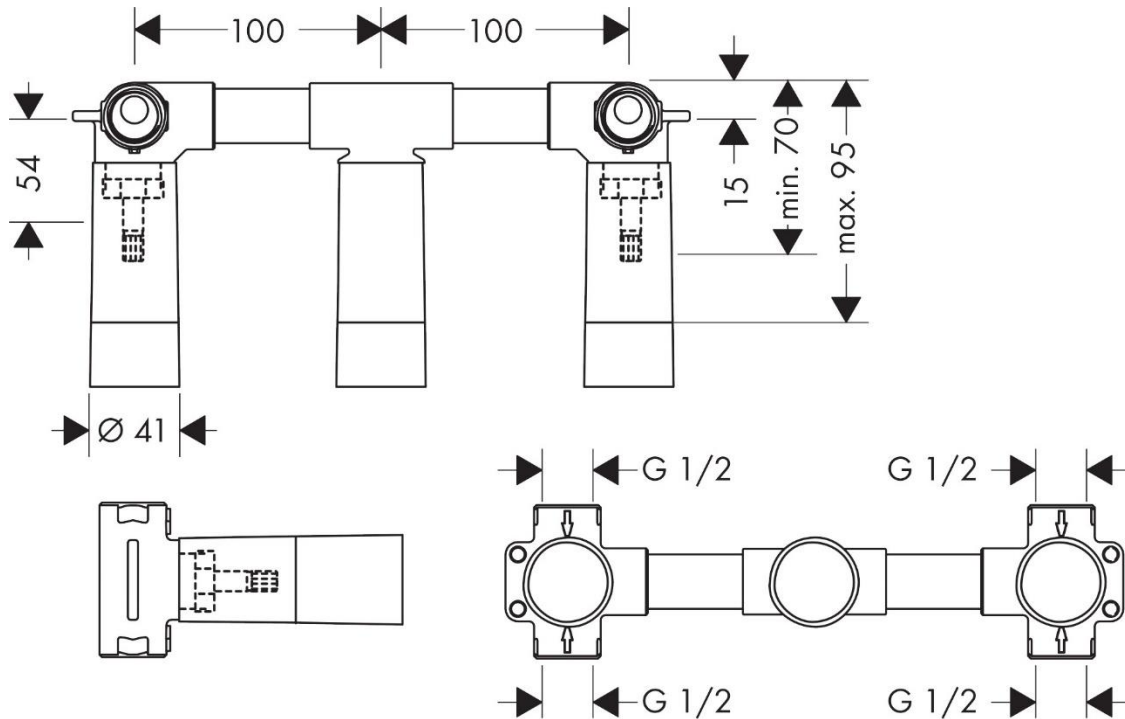

Brand: Axor, Germany
 Name: Basic set for 3hole basin mixer
 Item Code: 10303.180
 Designer:
 Color / Finish:
 Dimensions: (See data drawing below for dimensions)

Product info:

- Suitable for all 3-hole wash basin mixers for all mounting
- Connection dimension: DN15/DN20
- Connection from above and below
- Minimum mounting depth: 70 mm
- Maximum mounting depth: 95 mm