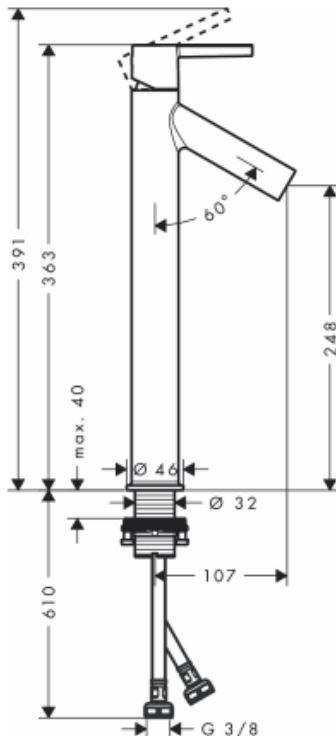

AXOR

Brand : Axor, Germany
Name : Starck Single Lever Basin Mixer 250 for Washbowls
Item Code : 10103.000
Designer : Philippe Starck
Color / Finish : Chrome
Dimensions : (See data drawing below for dimensions)

Product info:

- Consists of: single lever basin mixer, non-closing waste set
- Comfort Zone 250
- projection 107 mm
- normal spray
- flow rate at 3 bar: 5 l/min
- ceramic cartridge
- temperature limitation adjustable
- suitable for continuous flow water heaters

Add-ons :

- 2 x angle valve 1/2 x 3/8 w/ conical nut
- 1 x p-trap

Technology

Flowchart

① with flow limiter
② without flow limiter

Flushing of pipe must be done before fittings are installed. Failure to do so voids the warranty.