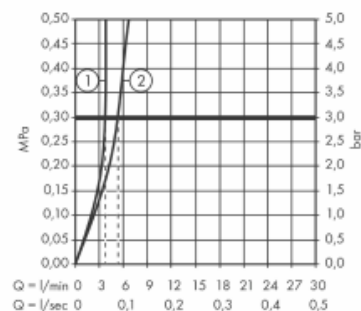

Product info:

- Consists of: single lever basin mixer, non-closing waste set
- Comfort Zone 250
- projection 107 mm
- normal spray
- flow rate at 3 bar: 5 l/min
- ceramic cartridge
- temperature limitation adjustable
- suitable for continuous flow water heaters

Add-ons :

- 2 x angle valve 1/2 x 3/8 w/ conical nut
- 1 x p-trap

Technology

Flowchart

① with flow limiter
② without flow limiter

Flushing of pipe must be done before fittings are installed. Failure to do so voids the warranty.