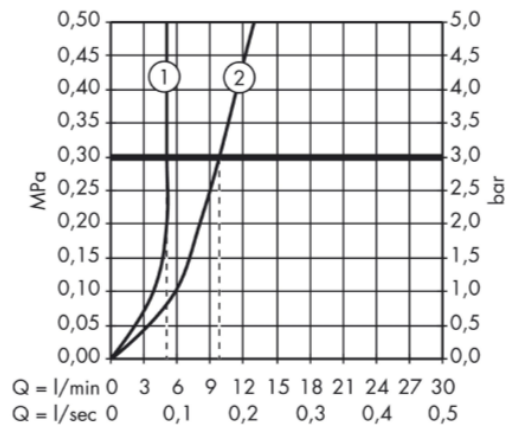

Technology

Flushing of pipe must be done before fittings are installed. Failure to do so voids the warranty.

Follow cleaning instructions and avoid using any harmful chemicals.

All information is for reference only. Installation shall always be based on the specs provided with actual delivered items.

For more info, visit www.kuysen.com