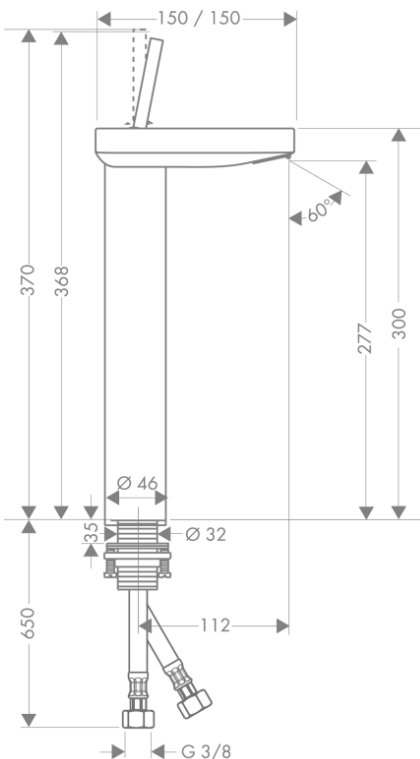

Brand : Axor, Germany  
 Name : Starck X single lever tall basin mixer 280 for washbowl  
 Item Code : 10080.000  
 Designer : Philippe Starck  
 Color / Finish : Chrome Plated  
 Dimensions : 150 x 150 x 368 mm  
 112 mm spout projection

**Product info:**

- Washbowl mixer
- Comfort Zone 280
- Wide flood jet
- Flow rate: 5 l/min
- Adjustable spray former
- Joystick ceramic cartridge
- Temperature limitation not adjustable
- Non-closing flush grated valve
- Suitable for continuous flow water heaters
- Connection dimension: DN15

**Add-ons;**

- 2x angle valve ½"x10 mm
- 1x basin waste trap 1¼" and pop-up waste set G 1 ¼"