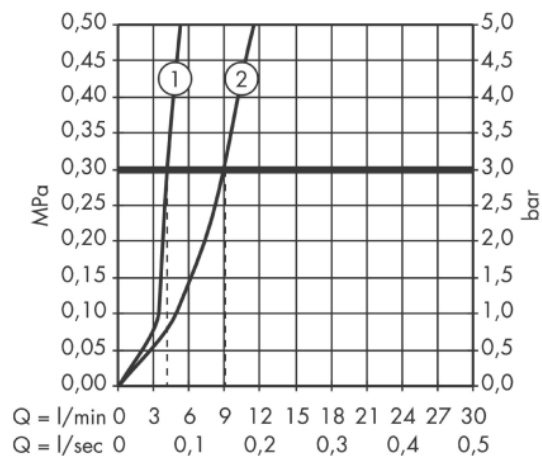

Technology

Flushing of pipe must be done before fittings are installed. Failure to do so voids the warranty.

Follow cleaning instructions and avoid using any harmful chemicals.

All information is for reference only. Installation shall always be based on the specs provided with actual delivered items.

For more info, visit www.kuysen.com