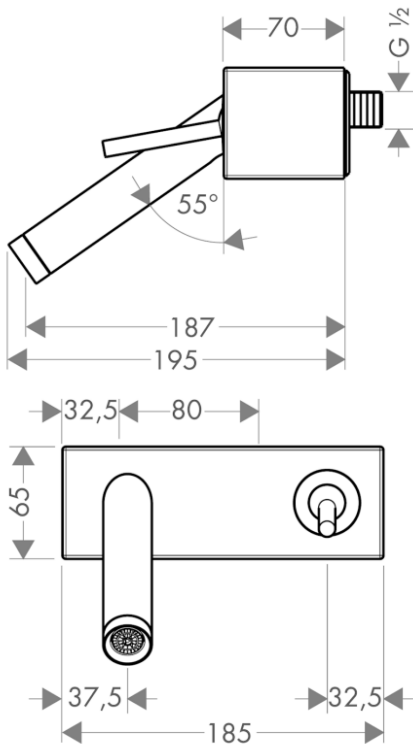

Brand : Axor, Germany
Name : Starck X Basin mixer wall-mounted
Item Code : 10074.000
Designer : Philippe Starck
Color / Finish : Chrome Plated
Dimensions : 195 x 185 x 65 mm
187 mm spout projection

Product info:

- Basin Mixer Wall-mounted
- Flow rate: 5 l/min
- Centre distance: 80 ± 16 mm
- Joystick ceramic cartridge
- Temperature limitation not adjustable
- Non-closing flush grated valve
- Suitable for continuous flow water heaters
- Connection dimension: DN15

Add-ons:

- 1x basin waste trap 1¼"

Technology

Flushing of pipe must be done before fittings are installed. Failure to do so voids the warranty.

Follow cleaning instructions and avoid using any harmful chemicals.

All information is for reference only. Installation shall always be based on the specs provided with actual delivered items.

For more info, visit www.kuysen.com