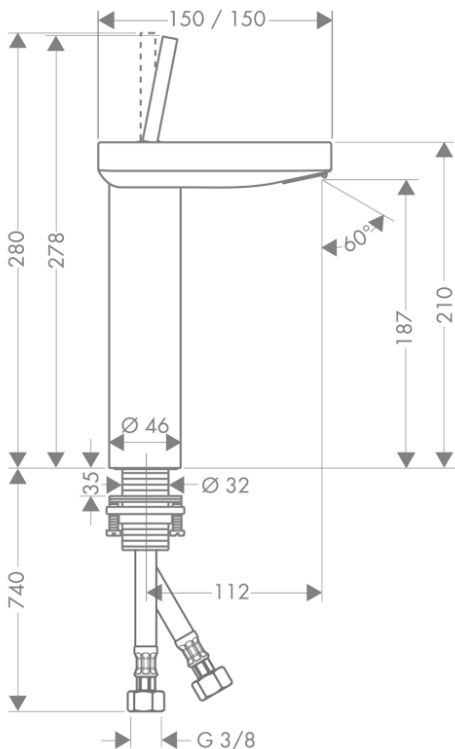

Brand : Axor, Germany  
 Name : Starck X Basin Mixer  
 Item Code : 10071.000  
 Designer : Philippe Starck  
 Color / Finish : Chrome Plated  
 Dimensions : 150 x 150 x 278 mm  
 112 mm spout projection

**Product info:**

- Basin Mixer
- Without pop-up
- Comfort Zone 190
- Wide flood jet
- Flow rate: 5 l/min
- Adjustable spray former
- Joystick ceramic cartridge
- Temperature limitation not adjustable
- Non-closing flush grated valve
- Suitable for continuous flow water heaters
- Connection dimension: DN15

**Add-ons:**

- 2x angle valve ½"x10mm
- 1x basin waste trap 1¼" and pop-up waste set G 1 ¼"