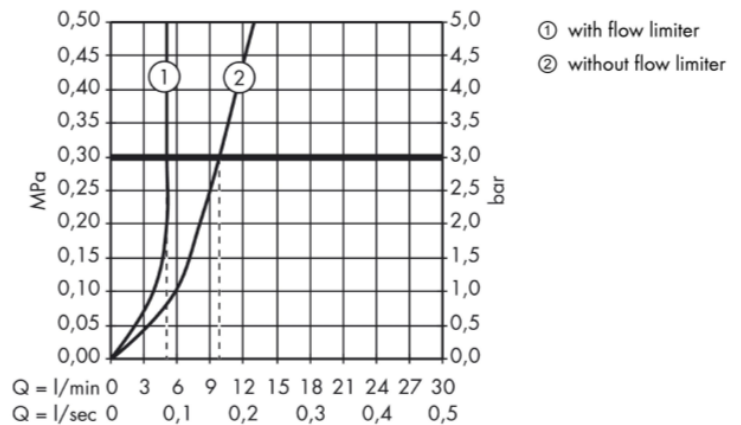

Technology

Flushing of pipe must be done before fittings are installed. Failure to do so voids the warranty.

Follow cleaning instructions and avoid using any harmful chemicals.

All information is for reference only. Installation shall always be based on the specs provided with actual delivered items.

For more info, visit www.kuysen.com