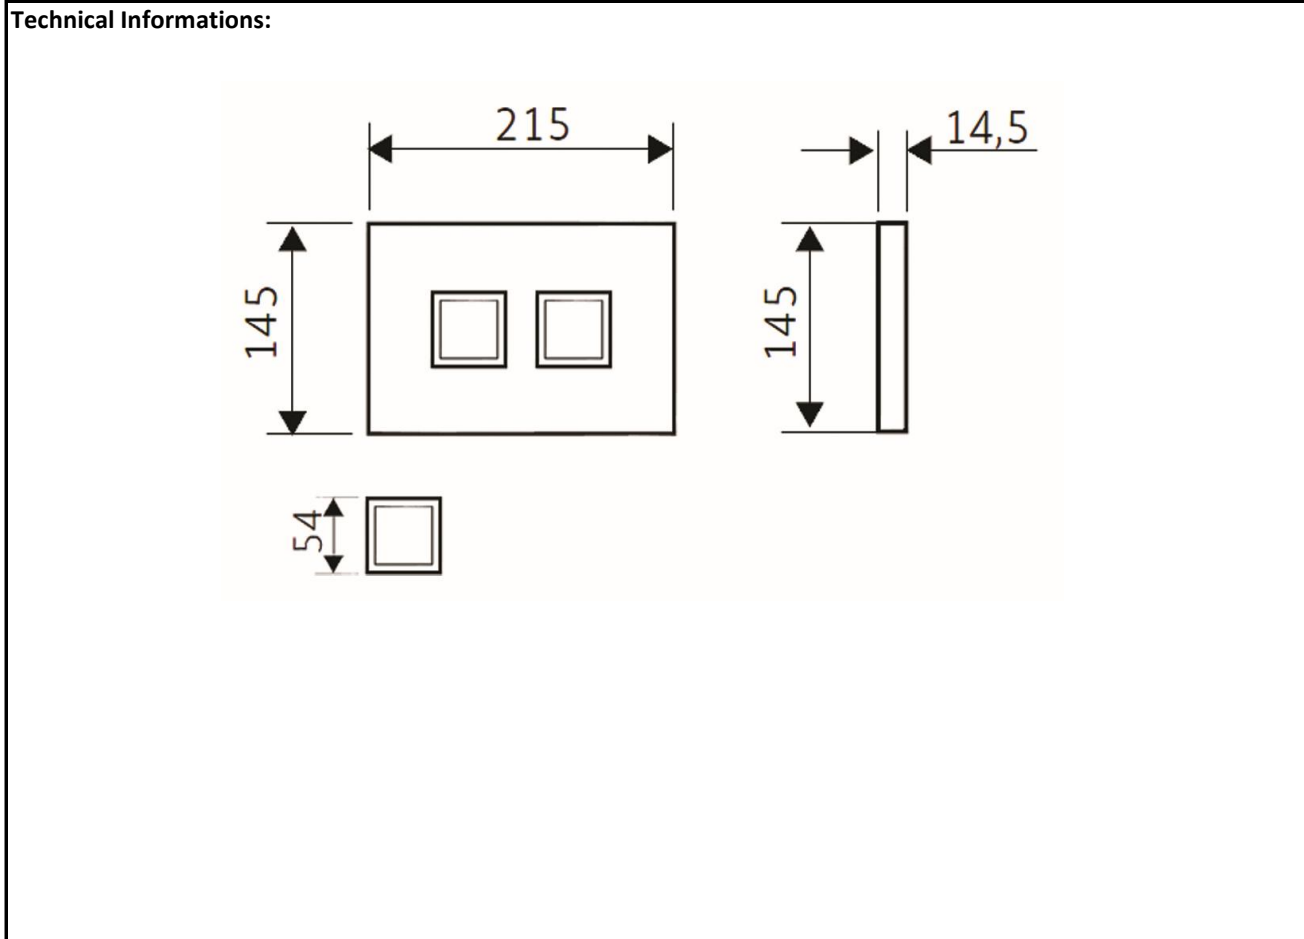

SPECIFICATION SHEET - Plumbing fittings

BRAND:		Product Photo: 
ORIGIN:	Germany	
SERIES:	Design Push Plates	
PRODUCT DESCRIPTION:	Front cover Push button plate for concealed cistern, with: Design Push Plates custom for pneumatic flush for personalized tile finishes	
MODEL No.	VS0878853	
FINISH/COLOUR:	Polished Chrome	
DIMENSIONS:	215mm x 14.5mm x 145mm	
OPTIONAL MATCHING PARTS:	VS0859255 concealed cistern	