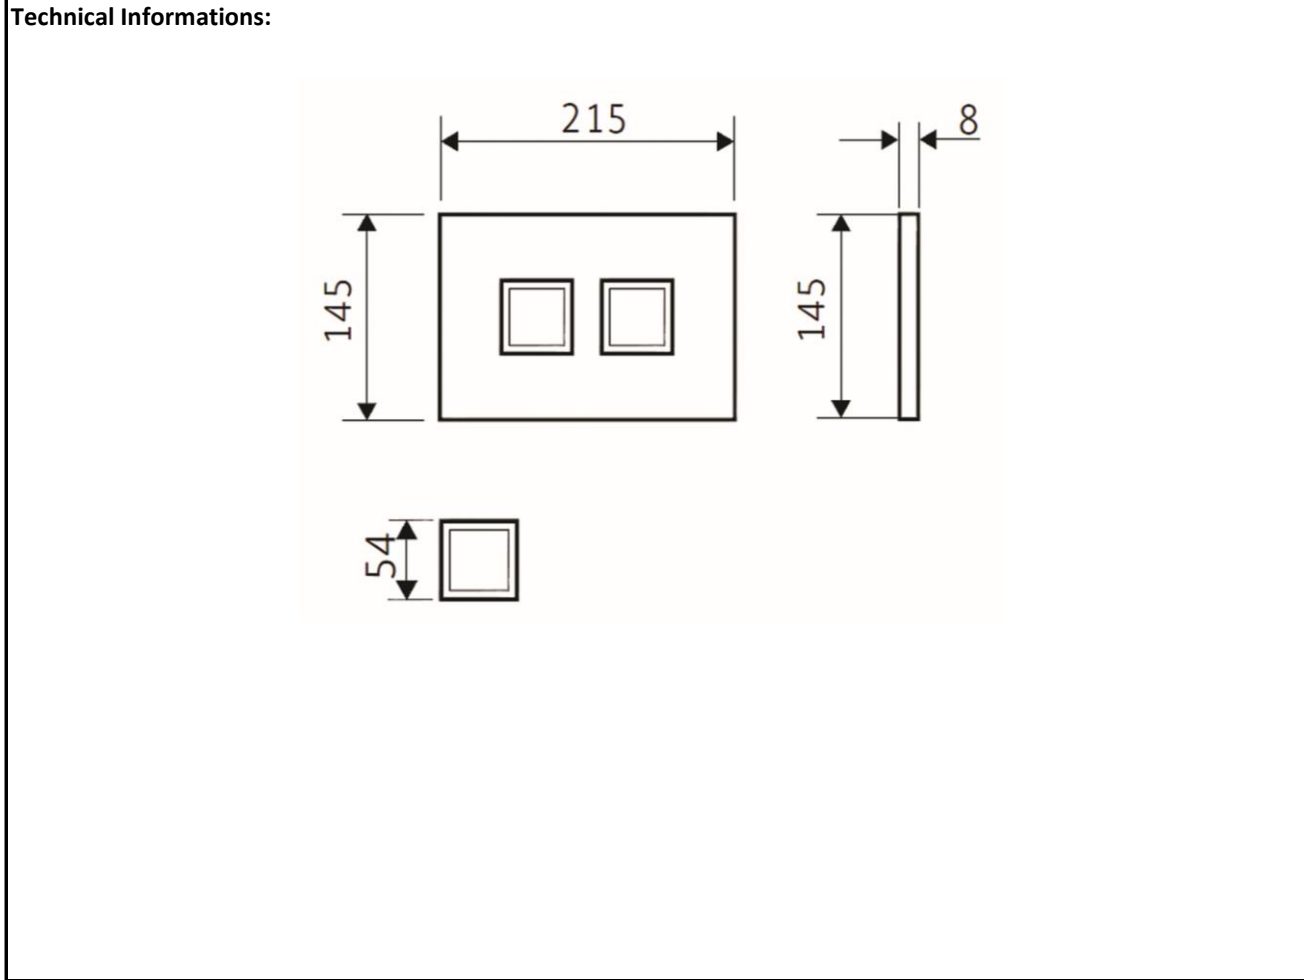

SPECIFICATION SHEET - Plumbing fittings

BRAND:		Product Photo: 
ORIGIN:	Germany	
SERIES:	Design Push Plates	
PRODUCT DESCRIPTION:	Front cover Push button plate for concealed cistern, with: CRYSTAL euro white front covers with square button for pneumatic flush	
MODEL No.	VS0877335	
FINISH/COLOUR:	Polished Chrome	
DIMENSIONS:	215mm x 8mm x 145mm	
OPTIONAL MATCHING PARTS:	VS0859255 concealed cistern	