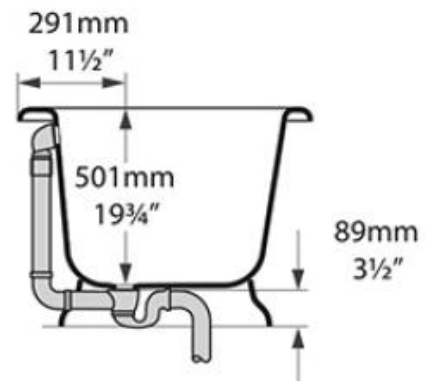

Shown with K31 waste kit

REMINDER: **Pipe flushing must be done before faucets are installed. Failure to do so voids the warranty.**
Do not use cleaners containing abrasive cleansers, ammonia, bleach, acids, waxes, alcohol, solvents or other products not recommended for chrome.
All information is for reference only, installation shall always be based on the actual product delivered.