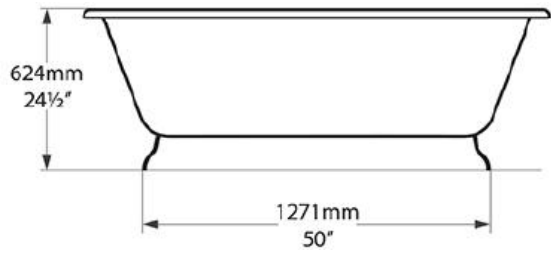

Shown with K31 waste kit

REMINDER: **Pipe flushing must be done before faucets are installed. Failure to do so voids the warranty.**
Do not use cleaners containing abrasive cleansers, ammonia, bleach, acids, waxes, alcohol, solvents or other products not recommended for chrome.
All information is for reference only, installation shall always be based on the actual product delivered.