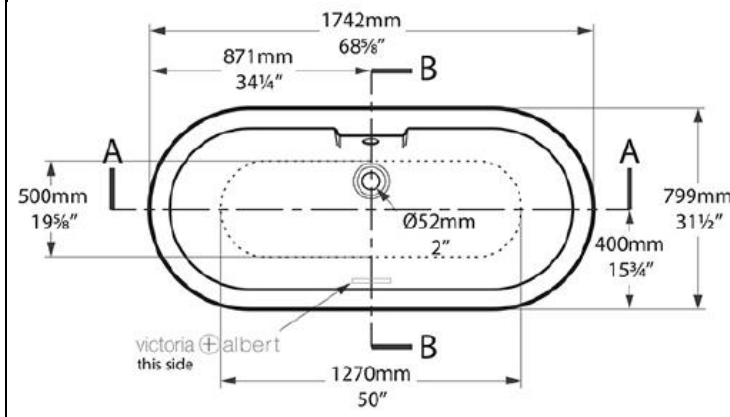

Technical Informations: