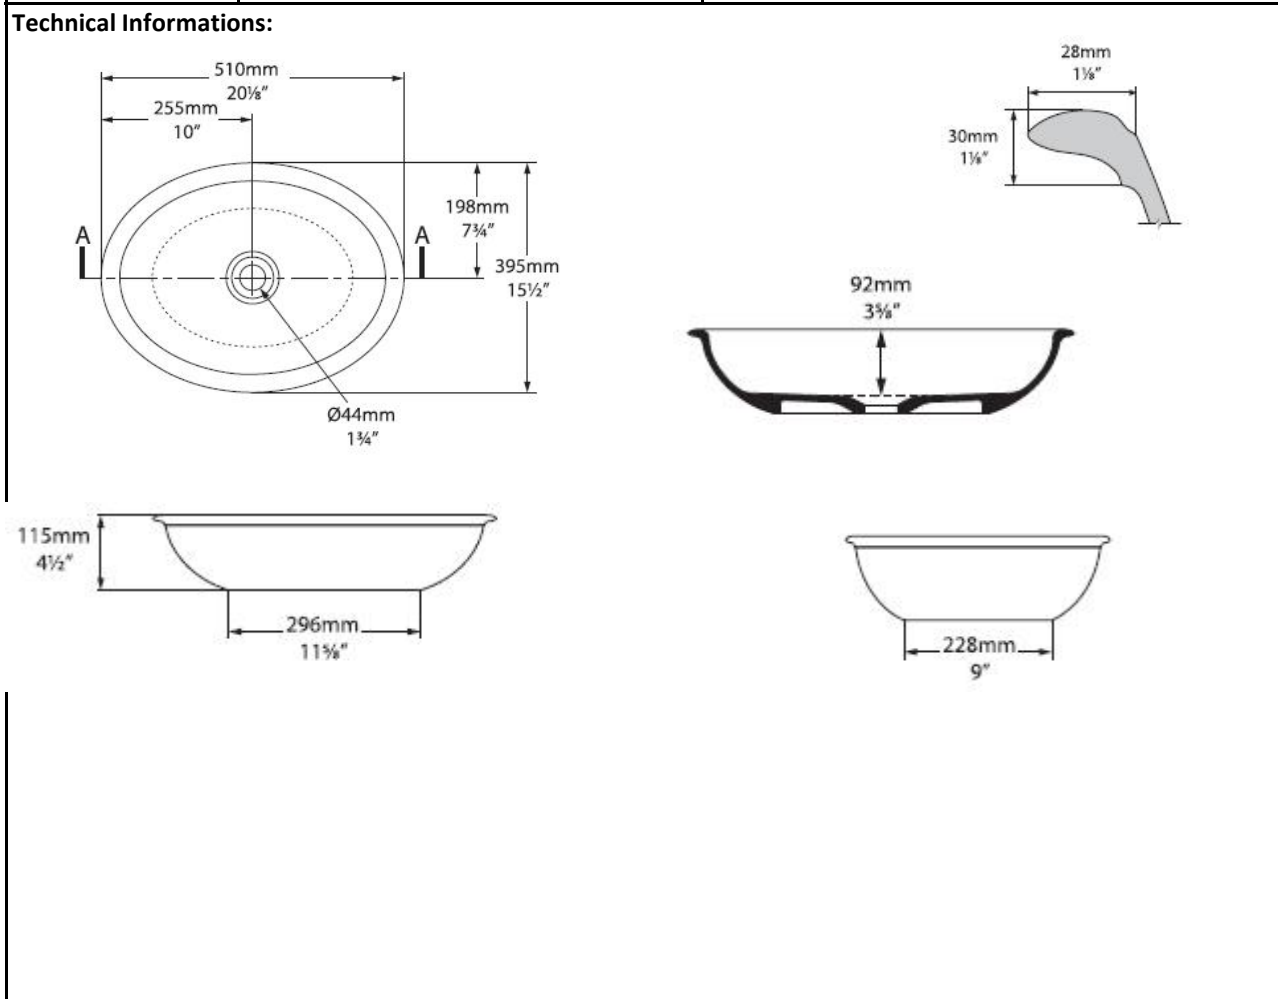

SPECIFICATION SHEET - wash basins

BRAND:	victoria ⊕ albert®	Product Photo: 
ORIGIN:	South Africa	
SERIES:	RADFORD	
PRODUCT DESCRIPTION:	Rimless Countertop Washbasin made from Quarrycast harder and more durable than acrylic easy clean high gloss finish	
MODEL No.	VB-RAD-51	
FINISH/COLOUR:	Quarrycast White SW	
DIMENSIONS:	115mm H x 510mm W x 395mm L	
OPTIONAL MATCHING PARTS:		