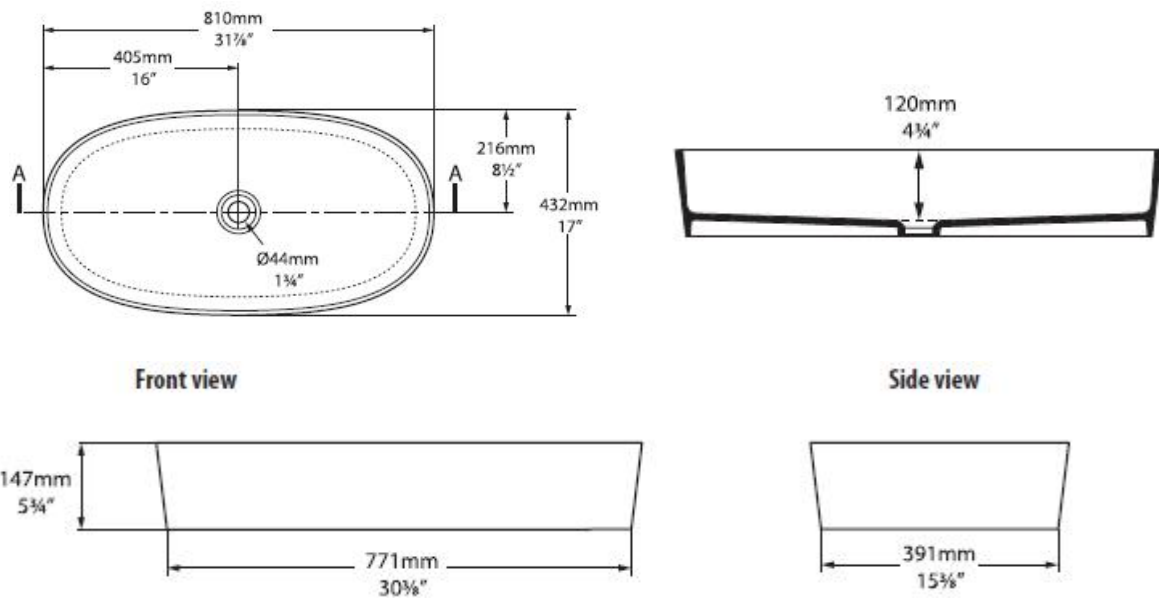

SPECIFICATION SHEET - wash basins

BRAND:	victoria ⊕ albert®	Product Photo:
ORIGIN:	South Africa	
SERIES:	IOS	
PRODUCT DESCRIPTION:	Rimless Countertop Washbasin made from Quarrycast harder and more durable than acrylic easy clean high gloss finish	
MODEL No.	VB-IOS-80	
FINISH/COLOUR:	Quarrycast White SW	
DIMENSIONS:	147mm H x 810mm W x 432mm L	
OPTIONAL MATCHING PARTS:		

Technical Informations:

REMINDER:	Pipe flushing must be done before faucets are installed. Failure to do so voids the warranty. Do not use cleaners containing abrasive cleansers, ammonia, bleach, acids, waxes, alcohol, solvents or other products not recommended for chrome. All information is for reference only, installation shall always be based on the actual product delivered.