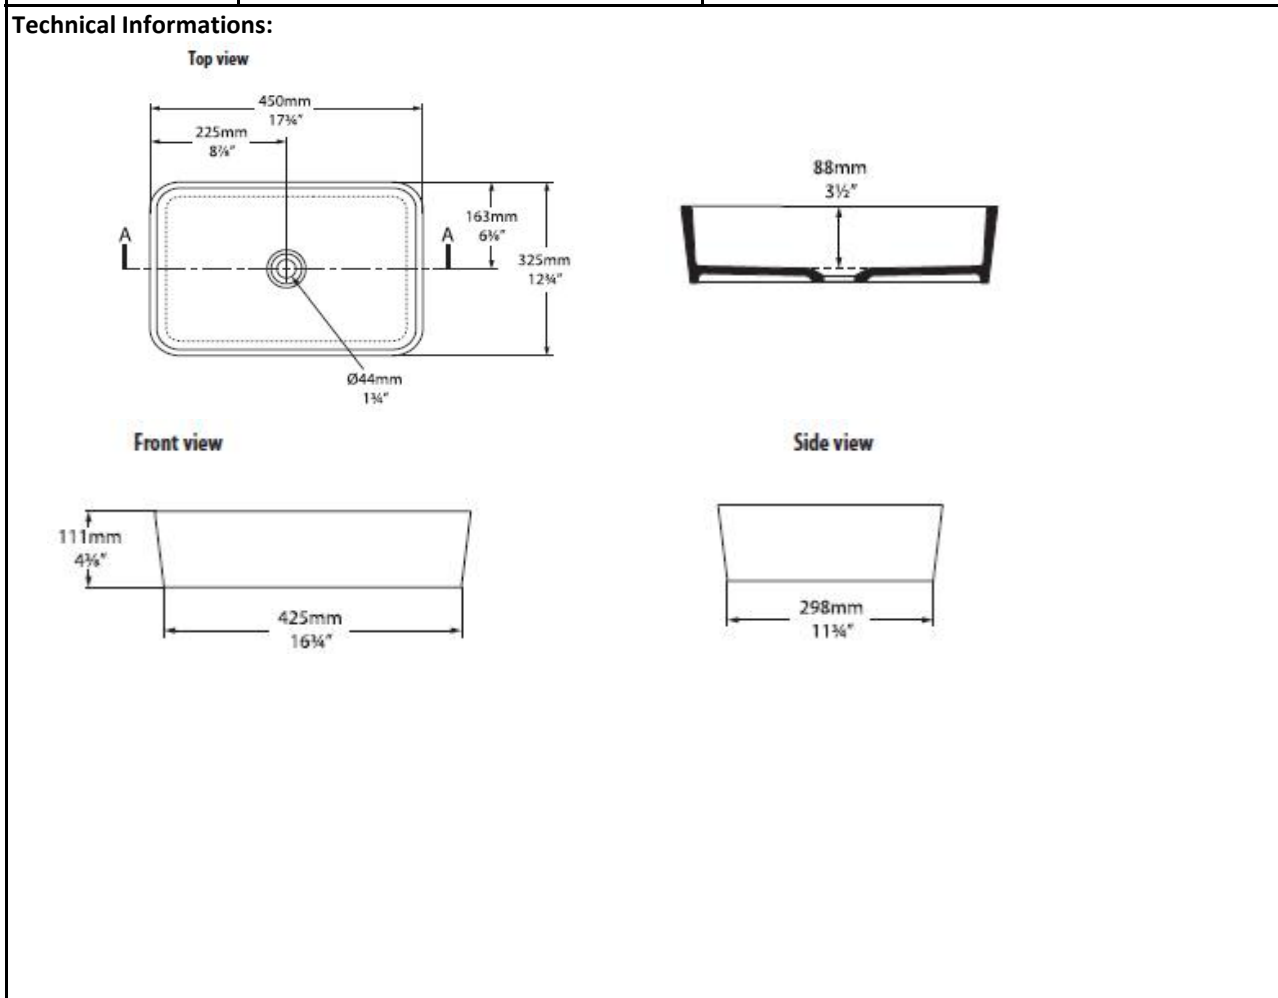

## SPECIFICATION SHEET - wash basins

<b>BRAND:</b>	<b>victoria ⊕ albert®</b>	<b>Product Photo:</b> 
<b>ORIGIN:</b>	South Africa	
<b>SERIES:</b>	<b>EDGE</b>	
<b>PRODUCT DESCRIPTION:</b>	<b>Rimless Countertop Washbasin</b> made from Quarrycast harder and more durable than acrylic easy clean high gloss finish	
<b>MODEL No.</b>	VB-EDG-45	
<b>FINISH/COLOUR:</b>	Quarrycast White SW	
<b>DIMENSIONS:</b>	450mm W x 298mm L x 111mm H	
<b>OPTIONAL MATCHING PARTS:</b>		