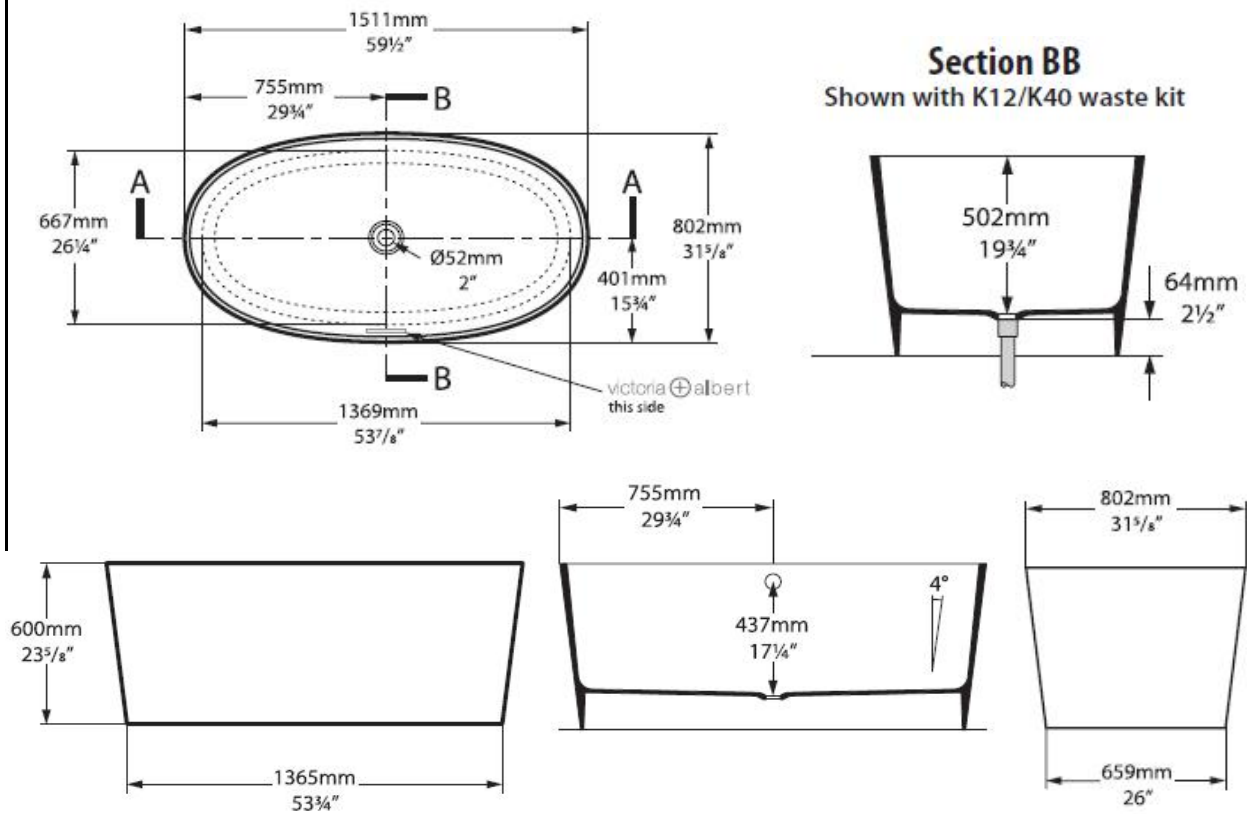

SPECIFICATION SHEET - bathtubs

BRAND:	victoria ⊕ albert®	Product Photo:
ORIGIN:	South Africa	
SERIES:	IOS	
PRODUCT DESCRIPTION:	Contemporary Double-Ended Bath made from Quarrycast harder and more durable than acrylic easy clean high gloss finish	
MODEL No.	IOS-N-SW	
FINISH/COLOUR:	Quarrycast White SW	
DIMENSIONS:	600mm H x 1511mm L x 802mm W	
OPTIONAL MATCHING PARTS:	K40PCU Bathtub drain with water trap Flexible waste connecting hose	

Technical Informations:

REMINDER:	Pipe flushing must be done before faucets are installed. Failure to do so voids the warranty. Do not use cleaners containing abrasive cleansers, ammonia, bleach, acids, waxes, alcohol, solvents or other products not recommended for chrome. All information is for reference only, installation shall always be based on the actual product delivered.