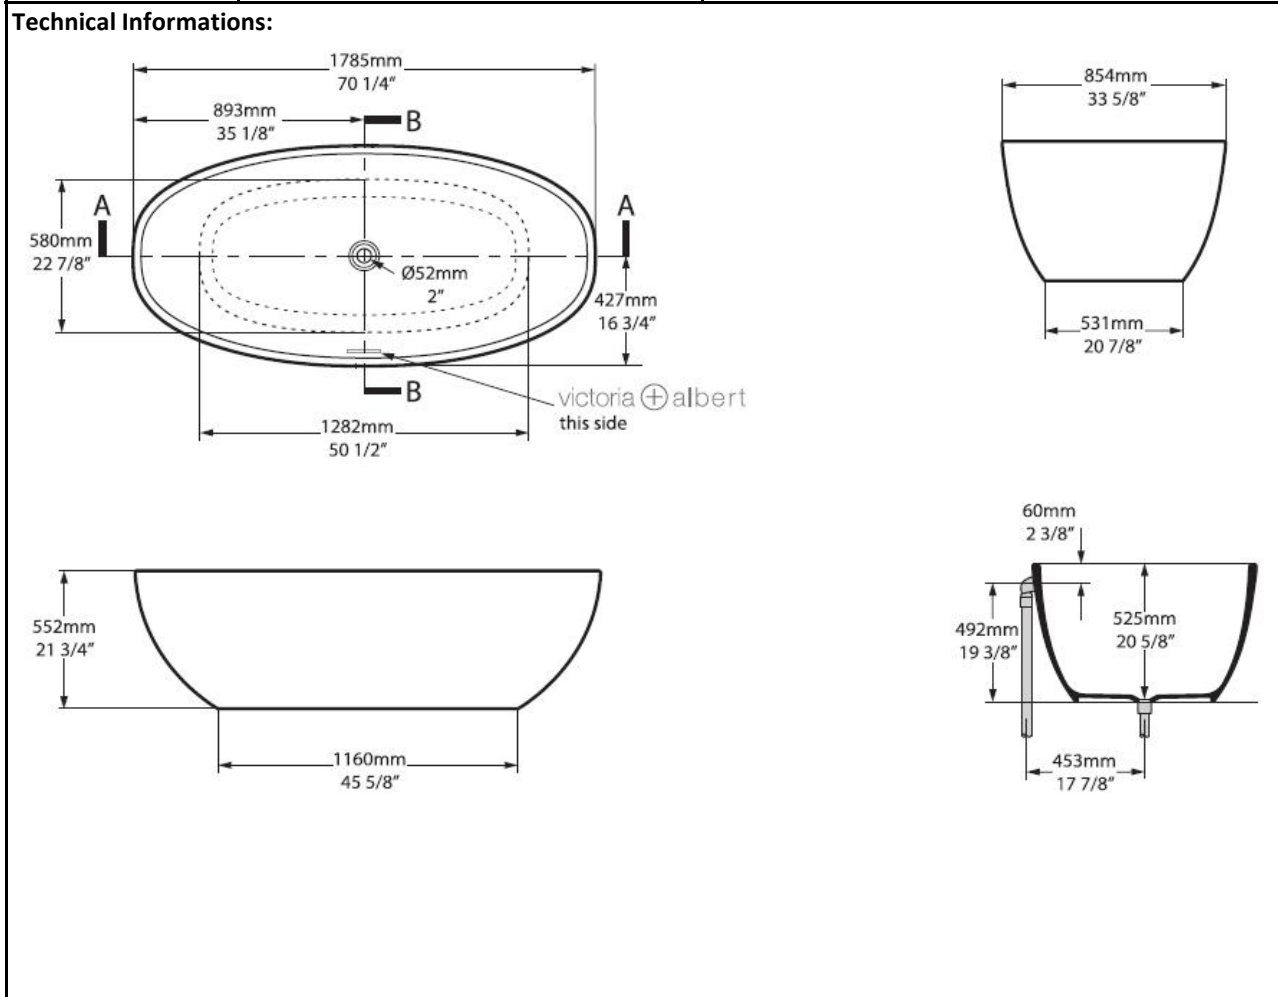

## SPECIFICATION SHEET - bathtubs

<b>BRAND:</b>		<b>Product Photo:</b>    
<b>ORIGIN:</b>	South Africa	
<b>SERIES:</b>	<b>BARCELONA</b>	
<b>PRODUCT DESCRIPTION:</b>	<b>Contemporary Double-Ended Bath</b> made from Quarrycast harder and more durable than acrylic easy clean high gloss finish	
<b>MODEL No.</b>	BAR-N-SW	
<b>FINISH/COLOUR:</b>	Quarrycast White SW	
<b>DIMENSIONS:</b>	552mm H x 1785mm L x 854mm W	
<b>OPTIONAL MATCHING PARTS:</b>	K40PCEU Bathtub drain with water trap Flexible waste connecting hose	