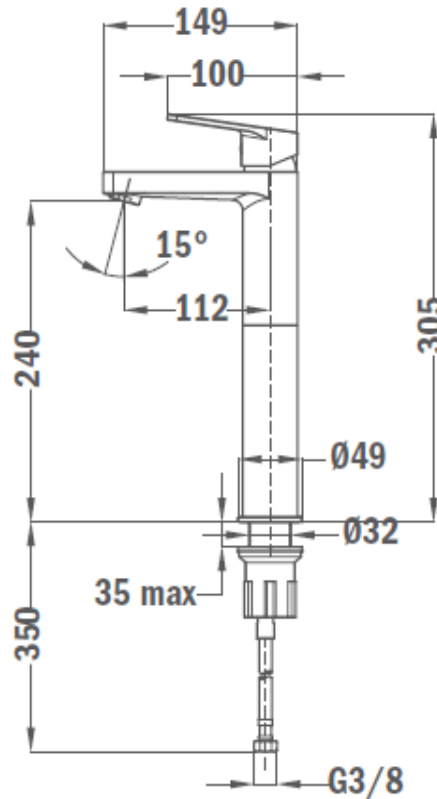

Technical Informations:

REMINDER:	Pipe flushing must be done before faucets are installed. Failure to do so voids the warranty.
	Do not use cleaners containing abrasive cleansers, ammonia, bleach, acids, waxes, alcohol, solvents or other products not recommended for chrome.
	All information is for reference only, installation shall always be based on the actual product delivered.